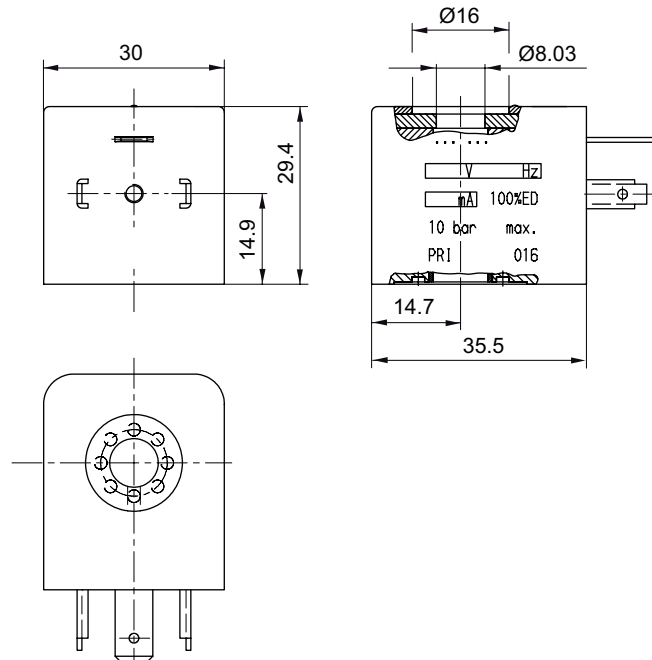

## Coil, Series CO1

► Coil width 30 mm ► form A

00135727

Connector standard  
electrical connections

Ambient temperature min./max.

Protection class with electrical connector/  
plug

Duty cycle ED

EN 175301-803, form A

Plug

- / +50 °C

IP 65

100 %

Materials:

Housing

Thermoplastic elastomer

Operating voltage			Voltage tolerance			Power consumption	Switch-on power		Holding power	
DC	AC 50 Hz	AC 60 Hz	DC	AC 50 Hz	AC 60 Hz	DC	AC 50 Hz	AC 60 Hz	AC 50 Hz	AC 60 Hz
						W	VA	VA	VA	VA
12 V	-	-	-10% / +10%	-	-	2.1	-	-	-	-
24 V	-	-	-10% / +10%	-	-	2.1	-	-	-	-
-	24 V	24 V	-	-20% / +10%	-10% / +20%	-	6.9	5.6	4.2	3.2
48 V	-	-	-10% / +10%	-	-	2.2	-	-	-	-
-	110 V	110 V	-	-20% / +10%	-10% / +20%	-	6.9	5.8	4.2	3.2
-	240 V	240 V	-	-20% / +10%	-10% / +20%	-	6.9	5.8	4.2	3.2
24 V	-	-	-10% / +10%	-	-	2.7	-	-	-	-
-	24 V	24 V	-	-20% / +10%	-10% / +20%	-	-	-	5.2	3.9
-	110 V	110 V	-	-20% / +10%	-10% / +20%	-	-	-	4.8	3.6
-	230 V	230 V	-	-20% / +10%	-10% / +20%	-	-	-	5.6	4.2
12 V	24 V	24 V	-10% / +10%	-10% / +10%	-10% / +10%	6.2	11.5	9.5	7.4	5.2
24 V	-	-	-10% / +10%	-10% / +10%	-10% / +10%	4.4	-	-	-	-
-	110 V	110 V	-	-10% / +10%	-10% / +10%	-	11.5	10.8	8	6.4
110 V	220 V	230 V	-10% / +10%	-10% / +10%	-10% / +10%	6	11.5	12.6	8	9.1

## Coil, Series CO1

► Coil width 30 mm ► form A

	Operating voltage			Compatibility index	Weight	Part No.
	DC	AC 50 Hz	AC 60 Hz			
					[kg]	
	12 V	-	-	13	0.096	<b>5420507012</b>
	24 V	-	-	13	0.096	<b>5420507022</b>
	-	24 V	24 V	13	0.096	<b>5428457022</b>
	48 V	-	-	13	0.096	<b>5420507032</b>
	-	110 V	110 V	13	0.096	<b>5428457072</b>
	-	240 V	240 V	13	0.096	<b>5428457112</b>
	24 V	-	-	14	0.096	<b>5420897022</b>
	-	24 V	24 V	14	0.096	<b>5428117022</b>
	-	110 V	110 V	14	0.096	<b>5428117072</b>
	-	230 V	230 V	14	0.096	<b>5428117082</b>
	12 V	24 V	24 V	15	0.11	<b>1824210222</b>
	24 V	-	-	15	0.11	<b>1824210223</b>
	-	110 V	110 V	15	0.11	<b>1824210221</b>
	110 V	220 V	230 V	15	0.11	<b>1824210220</b>

## Dimensions

00135722