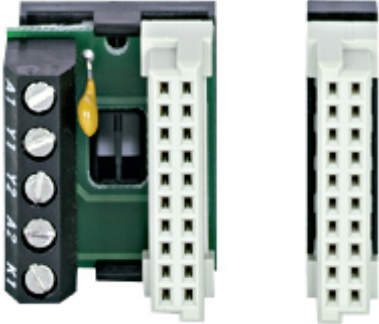

## PNOZpe2p Bus-Interface

779125

Interface safety relay PNOZpower for external connection to PNOZsigma PNOZ X, PNOZmulti, PNOZelog, PSS and SafetyBUS p.