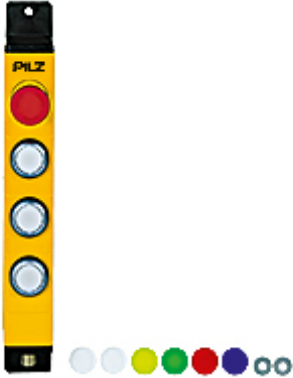

## PIT gb LLE

G1000001

PITgatebox (Pushbutton unit), pre-wired housing with controll units and emergency stop, 40 mm wide, box with emergency stop (2 NC) and 3 illuminated push buttons (1 NO), M12 12 pin connector.

## Accessori opzionali

G1000009

PIT gb color covers

G1000010

PIT gb blind cover

G1000012

PIT gb fixing spanner