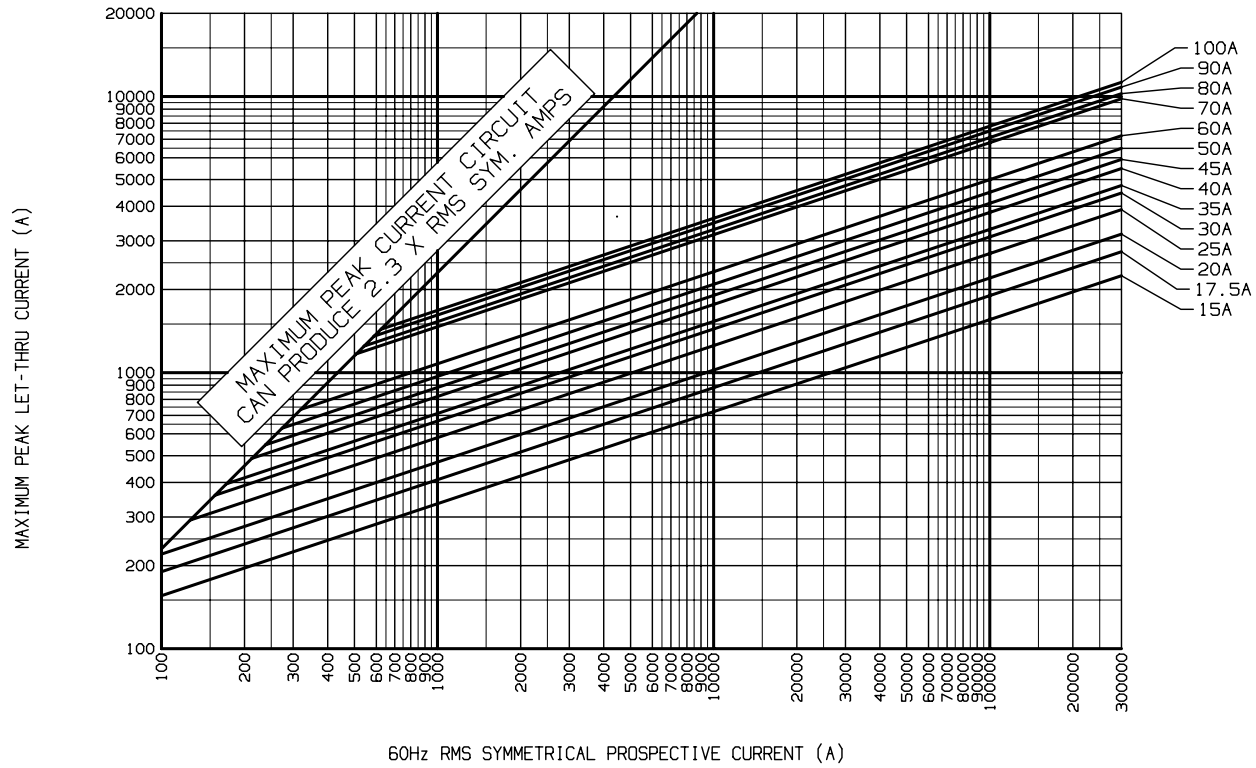

HIGH SPEED CLASS J FUSE

CAT. No. HSJ(15 THRU 100)
(15-100) AMPS 600VAC

PEAK LET-THRU CURVE

FERRAZ SHAWMUT
NEWBURYPORT, MA 01950

720446

CONTROL NO: 409

REV. A

5-9-03