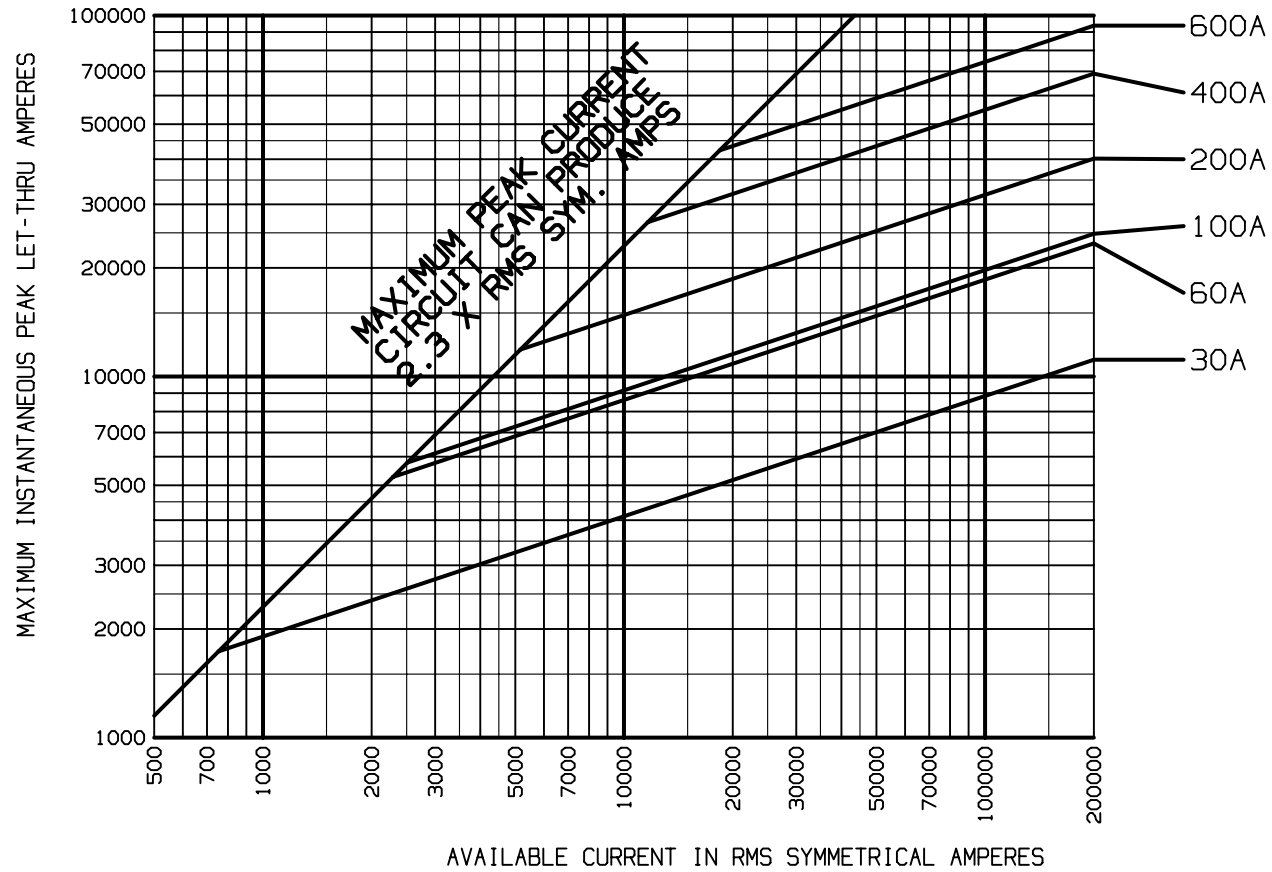

TRIONIC, CLASS RK5 TIME DELAY FUSE
 PEAK LET THRU CURRENT DATA
 30-600 AMPS 250 VOLTS
 CAT. NO. TR(AMP RATING)R(ID)
 MERSEN USA NEWBURYPORT-MA, LLC
 NEWBURYPORT, MA 01950

7669

CONTROL NO.: 1259
 REV.: G
 FOLDER NO.: 38
 DATE: 12-30-09