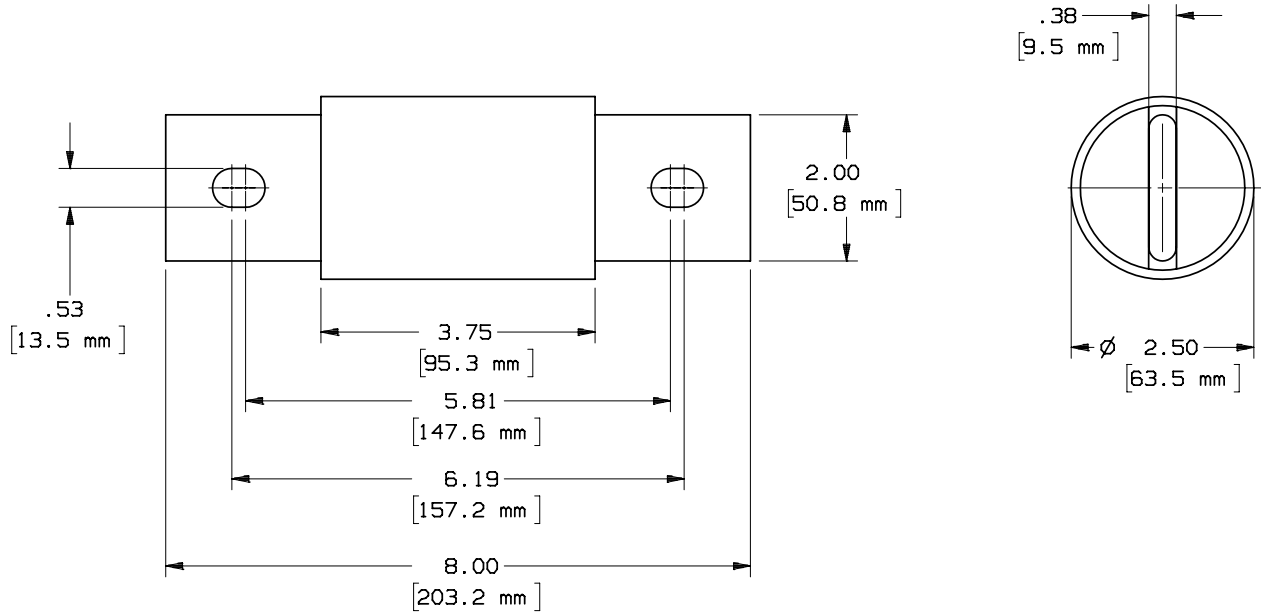

REV	DATE	ECO	DESCRIPTION	BY	CK	APP
-	9-17-02	NA	INITIAL RELEASE	KMH	.	NA

MERSEN USA NEWBURYPORT-MA, LLC
 374 MERRIMAC STREET
 NEWBURYPORT, MA 01950

CLASS J
 HIGH SPEED
 HSJ(450-600)
 450A-600A 600V

OUTLINE DIMENSIONS
 NOT TO BE USED FOR PRODUCTION

700889

PRODUCT MANAGER
 SIGN:
 DATE:

DESIGN ENGINEER
 SIGN:
 DATE: