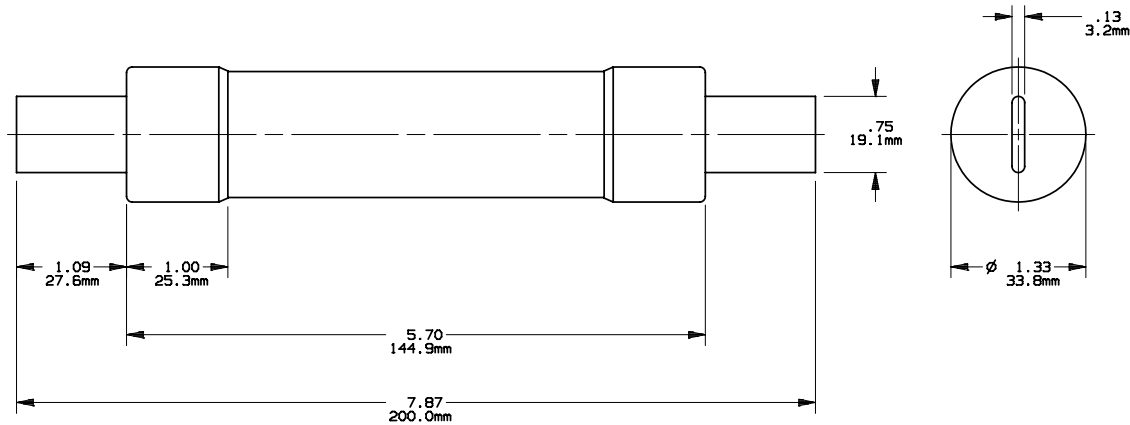

REV	DATE	ECD	DESCRIPTION	BY	CK	APP
-	11/21/07	NA	INITIAL RELEASE	JMM	NA	NA

MERSEN USA NEWBURYPORT-MA, LLC  
 374 MERRIMAC STREET  
 NEWBURYPORT, MA 01950

OTS(70-100)  
 CLASS K5: ONE-TIME FUSE  
 70-100A 600V

OUTLINE DIMENSIONS  
 NOT TO BE USED FOR PRODUCTION

701418

PRODUCT MANAGER

DESIGN ENGINEER

SIGN:  
 DATE:

SIGN:  
 DATE: