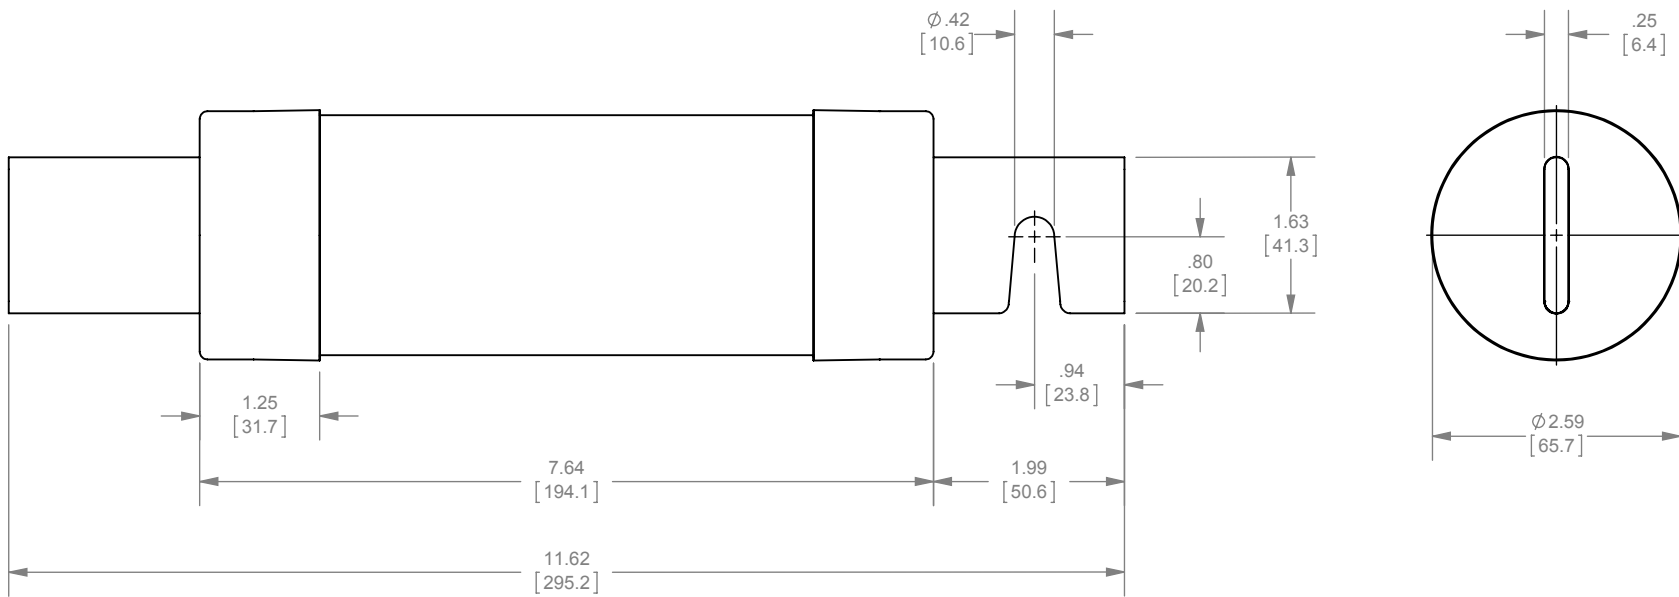

REV.	DATE	ECO	DESCRIPTION	BY	CK	APP
G	11/20/2013	N/A	REDRAWN IN SOLIDWORKS	GDR	N/A	N/A

DIMENSIONS IN [] ARE MILLIMETERS

MERSEN USA NEWBURYPORT-MA, LLC
374 MERRIMAC STREET
NEWBURYPORT, MA 01950

TRS(225-400)R(ID)
TRIONIC CLASS RK5
225-400A 600V

OUTLINE DIMENSIONS
NOT TO BE USED FOR PRODUCTION

701295

PRODUCT MANAGER
SIGN:
DATE:

DESIGN ENGINEER
SIGN:
DATE: (SEE ECO)