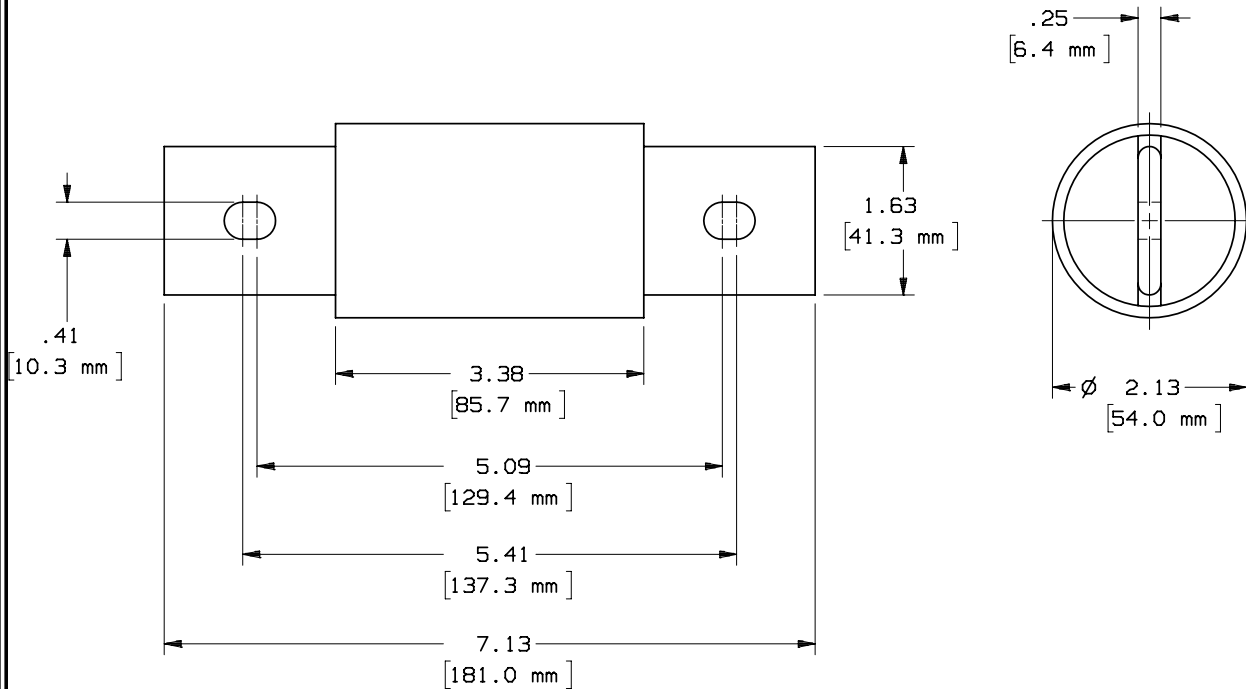

REV	DATE	ECO	DESCRIPTION	BY	CK	APP
-	9-17-02	NA	INITIAL RELEASE	KMH	-	NA

MERSEN USA NEWBURYPORT-MA, LLC
 374 MERRIMAC STREET
 NEWBURYPORT, MA 01950

CLASS J

HIGH SPEED

HSJ(225-400)

225A-400A 600V

OUTLINE DIMENSIONS
 NOT TO BE USED FOR PRODUCTION

700888

PRODUCT MANAGER

DESIGN ENGINEER

SIGN:
 DATE:

SIGN:
 DATE: