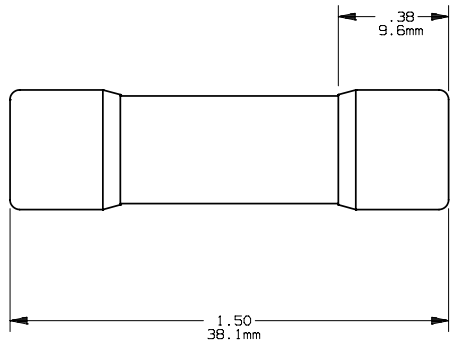

REV	DATE	ECO	DESCRIPTION	BY	CK	APP
B	1-23-06	NA	REDRAWN-WAS ON 14048 REV A ADDED OTM1-OTM25	LDB	NA	NA

MERSEN USA NEWBURYPORT-MA, LLC
374 MERRIMAC STREET
NEWBURYPORT, MA 01950

PRODUCT MANAGER
SIGN:
DATE:

DESIGN ENGINEER
SIGN:
DATE:

OTM(1-30)
ONE TIME MIDGET
1-30A 250V

OUTLINE DIMENSIONS
NOT TO BE USED FOR PRODUCTION

14048