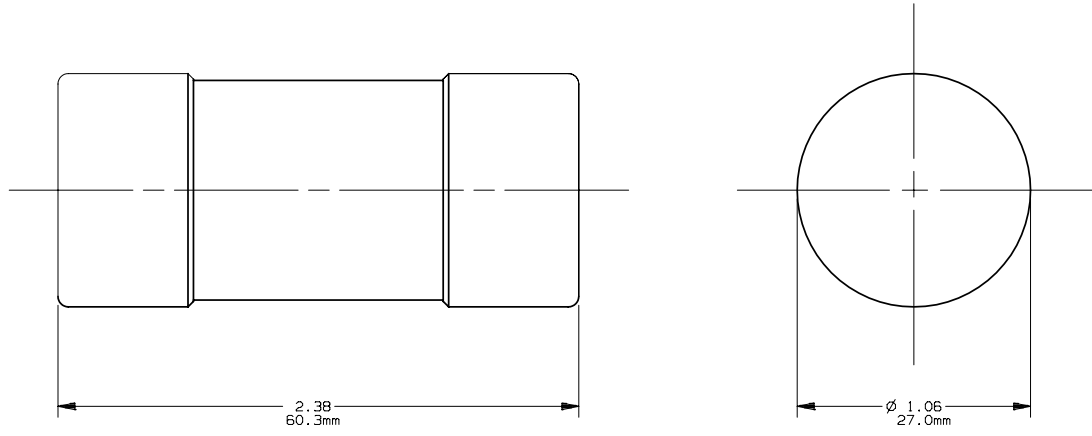

REV	DATE	ECO	DESCRIPTION	BY	CK	APP
E	1-17-06	NA	REDRAWN-WAS ON 13717-1 REV D	LDB	NA	NA

MERSEN USA NEWBURYPORT-MA, LLC
374 MERRIMAC STREET
NEWBURYPORT, MA 01950

A4J(35-60)

OUTLINE DIMENSIONS
NOT TO BE USED FOR PRODUCTION

CLASS J

701243

PRODUCT MANAGER
SIGN:
DATE:

DESIGN ENGINEER
SIGN:
DATE:

35-60A 600V