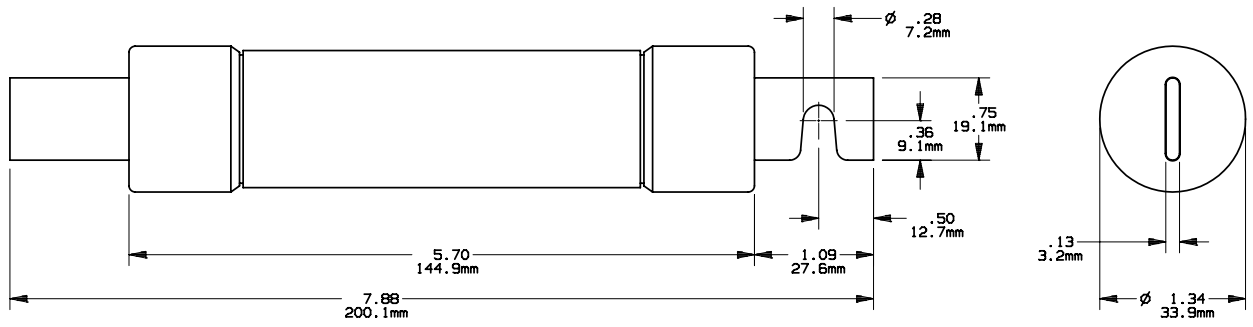

REV	DATE	ECO	DESCRIPTION	BY	CK	APP
B	2-11-08	NA	UPDATED FORMAT AND REDRAWN WAS ON 21457 REV A, REMOVED TRS(125-400)RDC	LDB	NA	(SEE ECO)

 MERSEN USA NEWBURYPORT-MA, LLC 374 MERRIMAC STREET NEWBURYPORT, MA 01950	TRS(70-100)RDC TRI-ONIC CLASS RK5 70-100A 600VDC		OUTLINE DIMENSIONS NOT TO BE USED FOR PRODUCTION
	PRODUCT MANAGER SIGN: DATE:	DESIGN ENGINEER SIGN: DATE:	21457