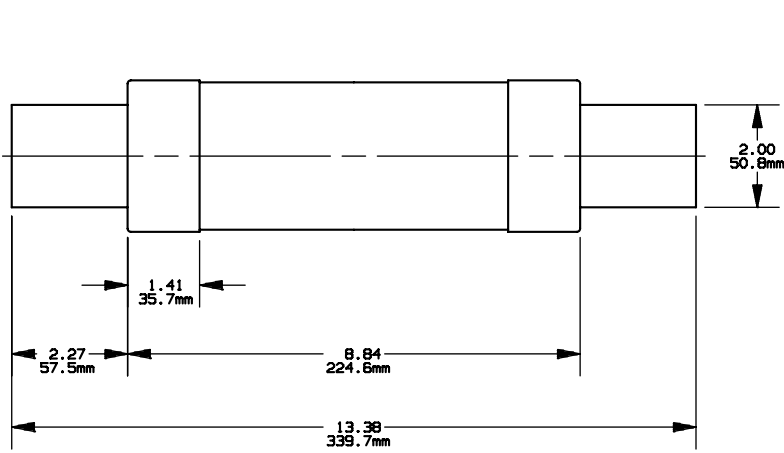

REV	DATE	ECO	DESCRIPTION	BY	CK	APP
-	11/21/07	NA	INITIAL RELEASE	JMM	NA	NA

MERSEN USA NEWBURYPORT-MA, LLC
374 MERRIMAC STREET
NEWBURYPORT, MA 01950

OTS(450-600)
CLASS K5: ONE-TIME FUSE
450-600A   600V

OUTLINE DIMENSIONS
NOT TO BE USED FOR PRODUCTION

701421

PRODUCT MANAGER
SIGN:
DATE:

DESIGN ENGINEER
SIGN:
DATE: