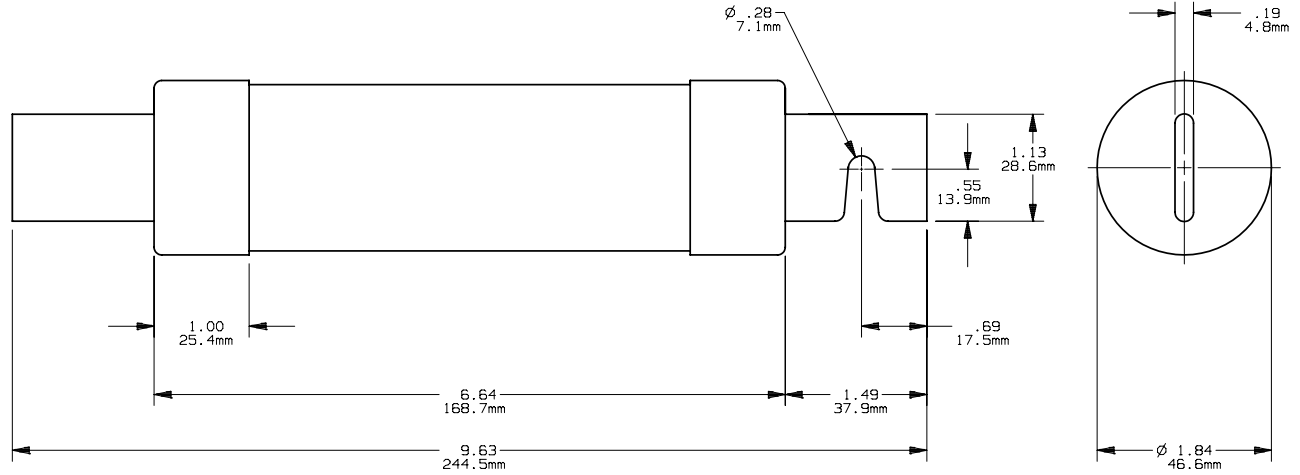

REV	DATE	ECO	DESCRIPTION	BY	CK	APP
F	12-15-09	NA	ADDED (ID) VERSION	LDB	NA	NA

MERSEN USA NEWBURYPORT-MA, LLC
374 MERRIMAC STREET
NEWBURYPORT, MA 01950

TRS(110-200)R(ID)
TRIONIC CLASS RK5
110-200A 600V

OUTLINE DIMENSIONS
NOT TO BE USED FOR PRODUCTION

701294

PRODUCT MANAGER
SIGN:
DATE:

DESIGN ENGINEER
SIGN:
DATE: