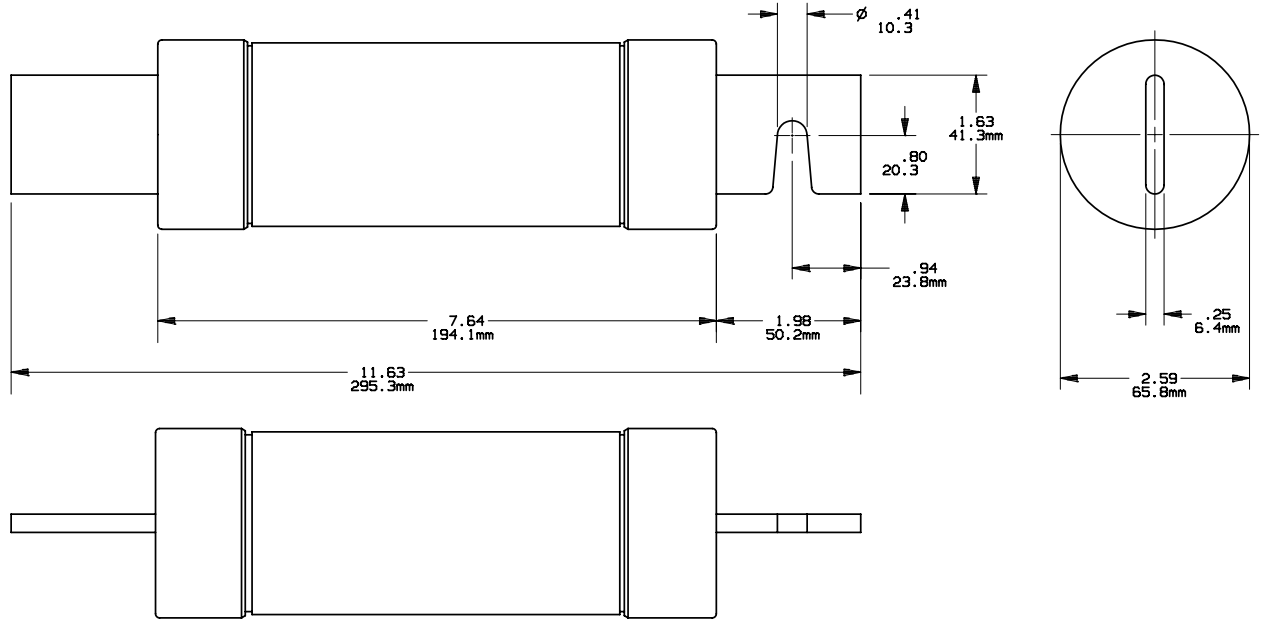

REV	DATE	ECO	DESCRIPTION	BY	CK	APP
-	2-12-08	NA	INITIAL RELEASE	LDB	NA	(SEE ECO)

MERSEN USA NEWBURYPORT-MA, LLC
374 MERRIMAC STREET
NEWBURYPORT, MA 01950

TRS(250-400)RDC
TRIONIC CLASS RK5
250-400A 600VDC

OUTLINE DIMENSIONS
NOT TO BE USED FOR PRODUCTION

701432

PRODUCT MANAGER
SIGN:
DATE:

DESIGN ENGINEER
SIGN:
DATE: