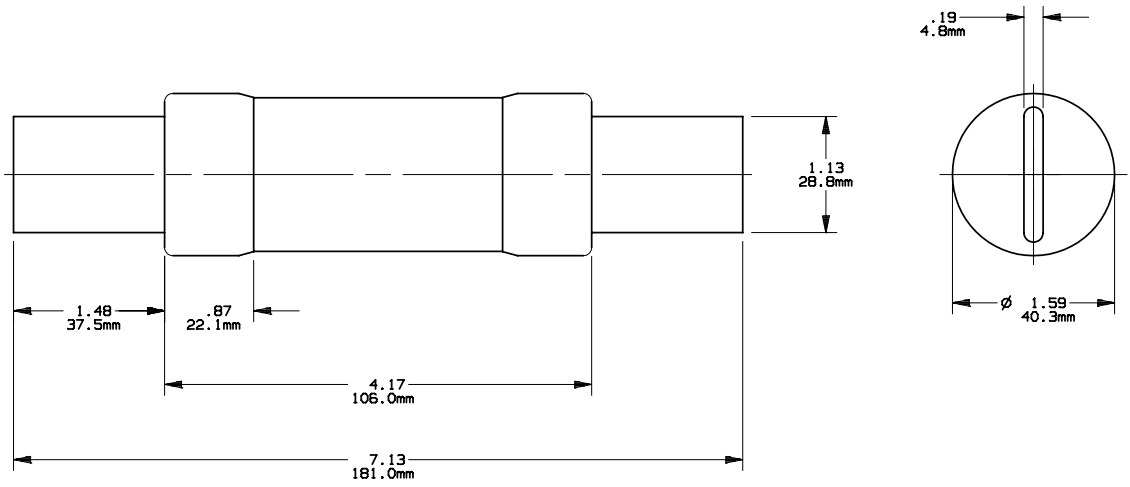

REV	DATE	ECO	DESCRIPTION	BY	CK	APP
-	11/20/07	NA	INITIAL RELEASE	JMM	NA	NA

MERSEN USA NEWBURYPORT-MA, LLC
374 MERRIMAC STREET
NEWBURYPORT, MA 01950

OT(110-200)

OUTLINE DIMENSIONS
NOT TO BE USED FOR PRODUCTION

PRODUCT MANAGER

DESIGN ENGINEER

CLASS K5: ONE-TIME FUSE

SIGN:
DATE:

SIGN:
DATE:

110-200A 250V

701415