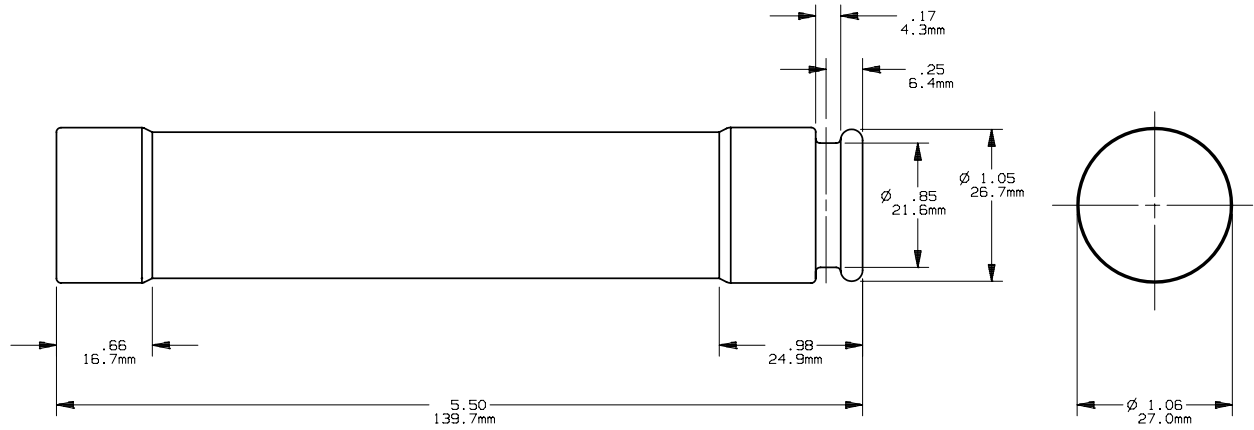

REV	DATE	ECO	DESCRIPTION	BY	CK	APP
F	3-29-06	NA	REDRAWN-WAS ON 16887 REV E	LDB	NA	NA

MERSEN USA NEWBURYPORT-MA, LLC
374 MERRIMAC STREET
NEWBURYPORT, MA 01950

A6K(35-60)R

OUTLINE DIMENSIONS
NOT TO BE USED FOR PRODUCTION

CLASS RK1

701299

PRODUCT MANAGER

DESIGN ENGINEER

35-60A 600V

SIGN:
DATE:

SIGN:
DATE: