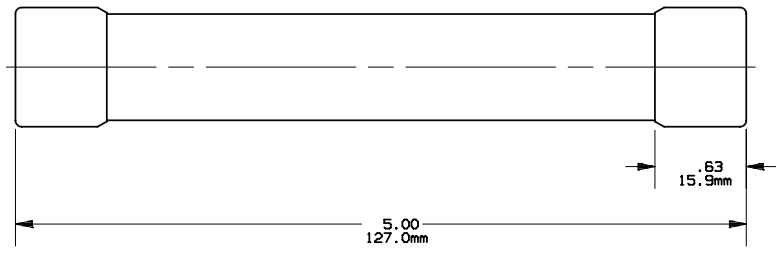

REV	DATE	ECO	DESCRIPTION	BY	CK	APP
-	11/20/07	NA	INITIAL RELEASE	JMM	NA	NA

MERSEN USA NEWBURYPORT-MA, LLC
374 MERRIMAC STREET
NEWBURYPORT, MA 01950

PRODUCT MANAGER
SIGN:
DATE:

DESIGN ENGINEER
SIGN:
DATE:

OTS(1-30)
CLASS K5: ONE-TIME FUSE
1-30A 600V

OUTLINE DIMENSIONS
NOT TO BE USED FOR PRODUCTION
701412