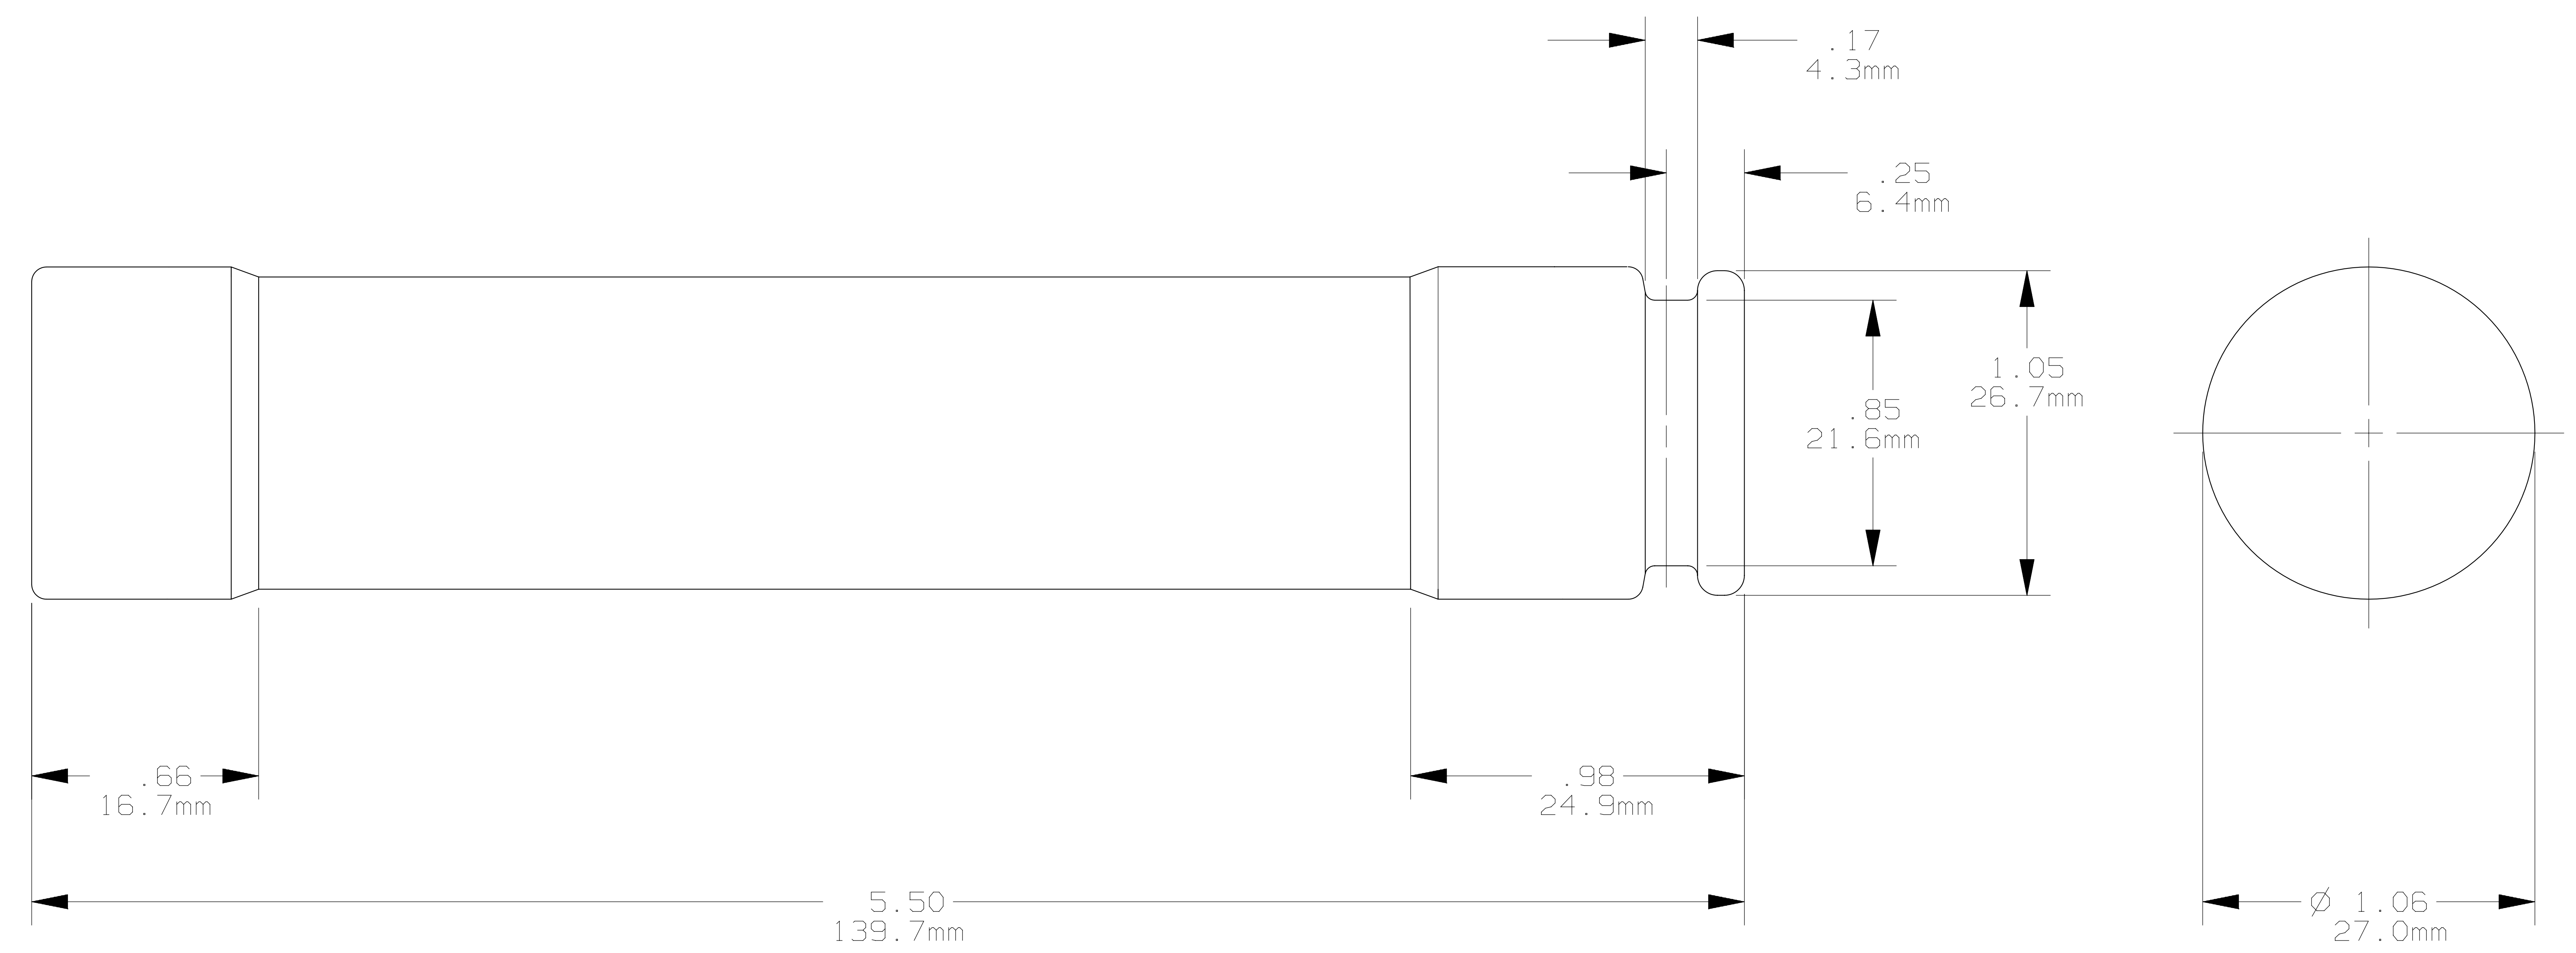

REV	DATE	ECO	DESCRIPTION	BY	CK	APP
H	1/4/10	NA	ADDED "ID" VERSION	LDB	NA	NA

MERSEN USA NEWBURYPORT-MA, LLC  
 374 MERRIMAC STREET  
 NEWBURYPORT, MA 01950

TRS(35-60)R(ID)

OUTLINE DIMENSIONS  
 NOT TO BE USED FOR PRODUCTION

CLASS RK5

701289

35-60A 600V

PRODUCT MANAGER

DESIGN ENGINEER

SIGN:

SIGN:

DATE: