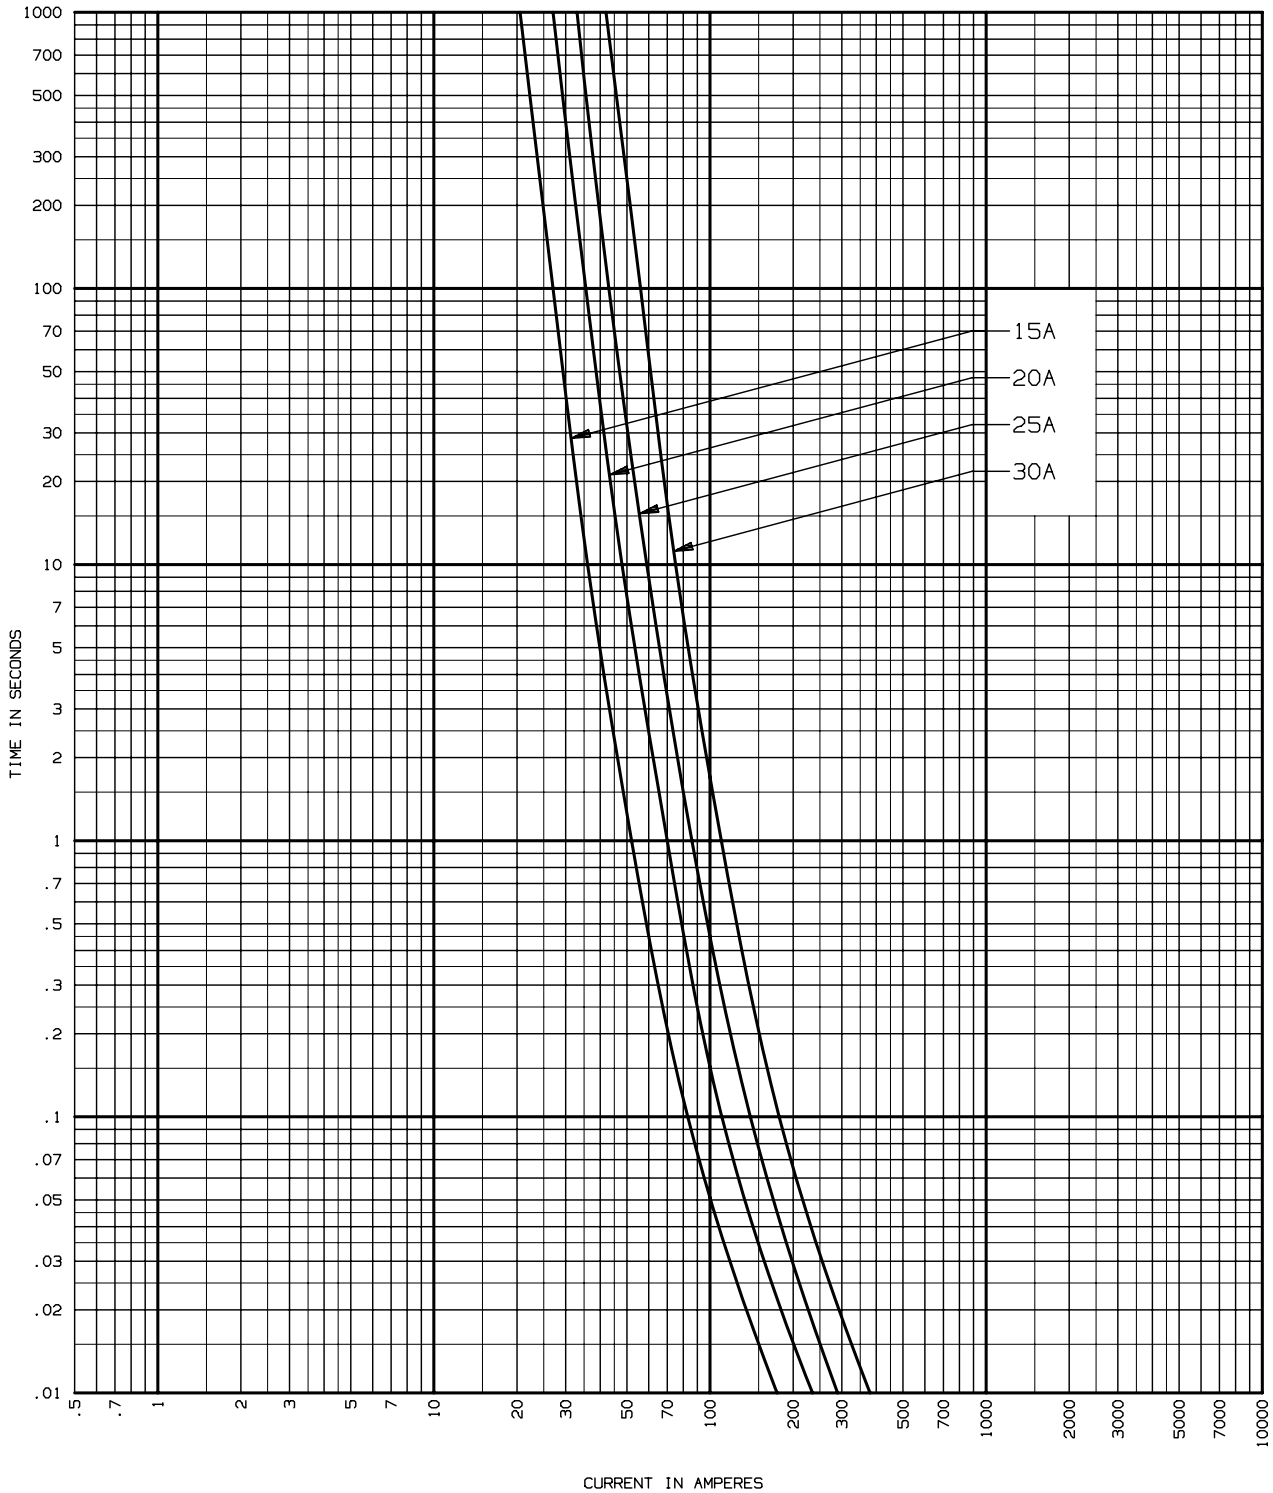

TIME DELAY CC FUSE

CAT. No. ATQR(AMP RATING)
15-30 AMPS 600V

AVERAGE MELTING TIME-CURRENT CURVE

FERRAZ SHAWMUT
NEWBURYPORT, MA 01950

720585

CONTROL NO.: 605
REV.: -

FOLDER NO.: 40D

08/13/04