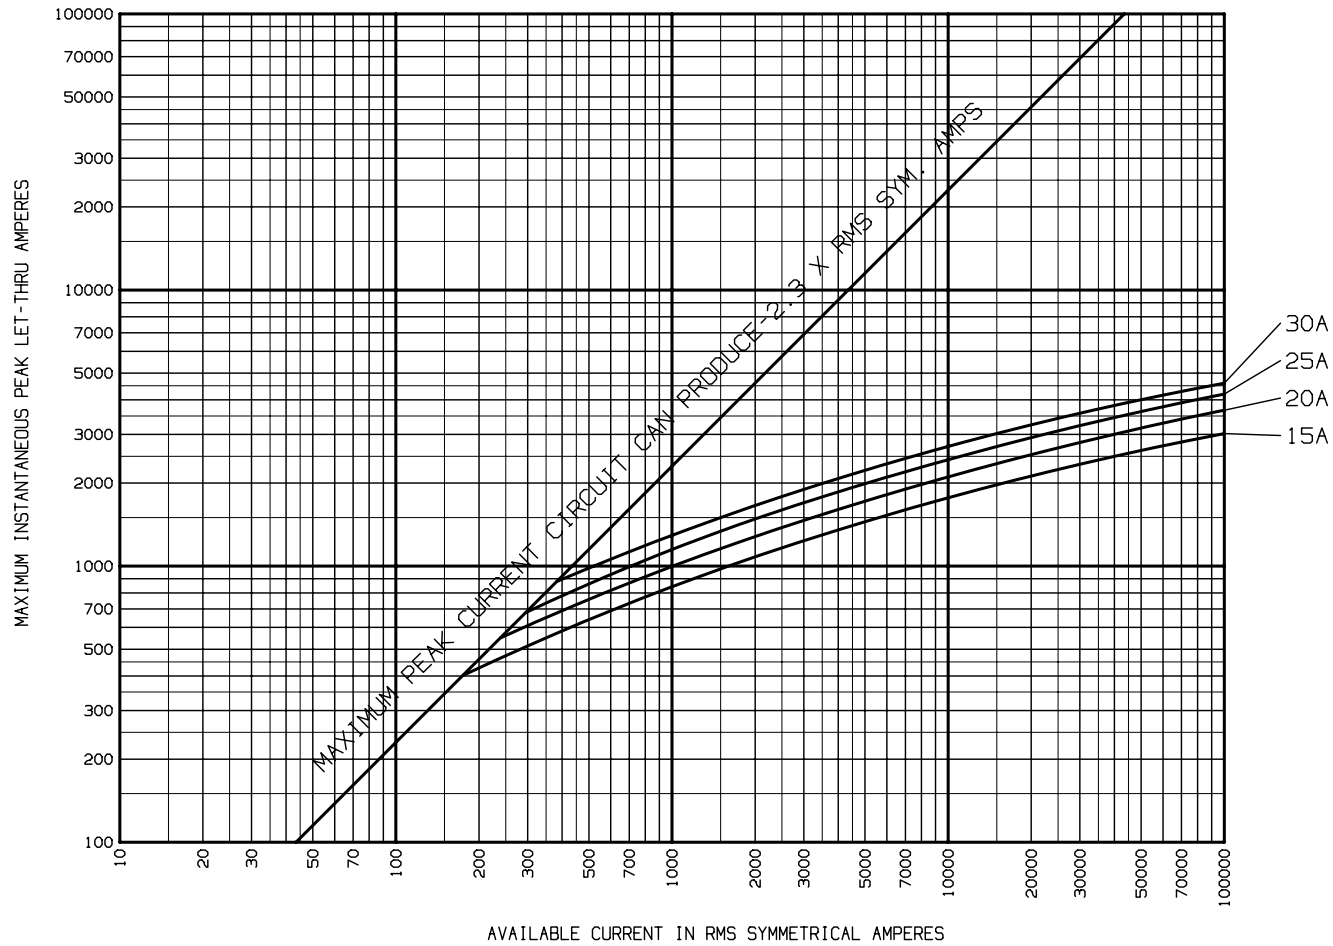

TIME DELAY CC FUSE

CAT. No. ATQR(AMP RATING)  
8-30 AMPS 600V

PEAK LET-THRU CURVE

FERRAZ SHAWMUT  
NEWBURYPORT, MA 01950

720588

CONTROL NO: 605  
REV. -

FOLDER NO.: 40D

08/13/04