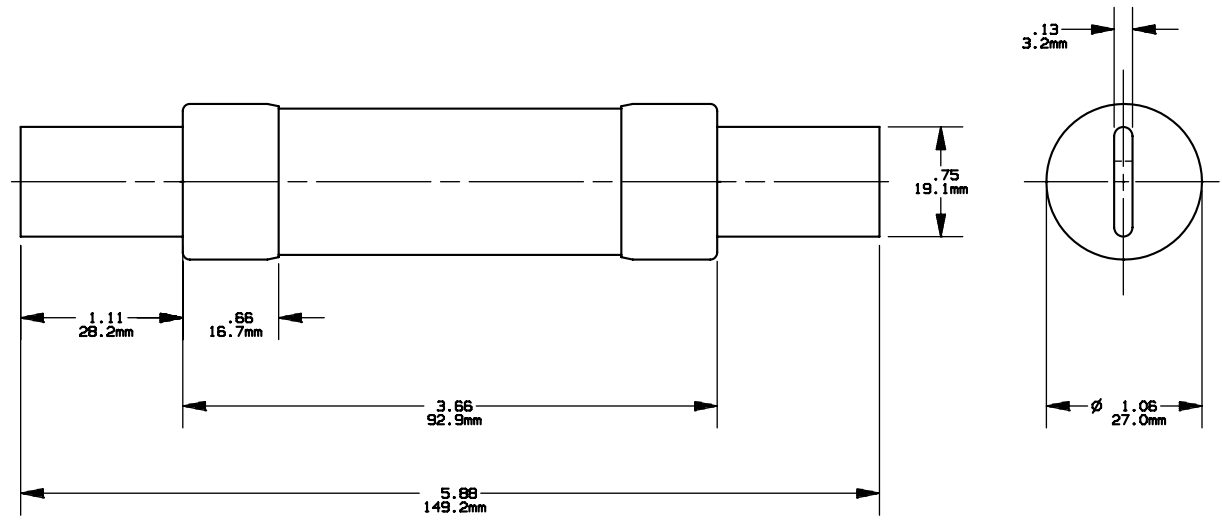

REV	DATE	ECO	DESCRIPTION	BY	CK	APP
-	11/20/07	NA	INITIAL RELEASE	JMM	NA	NA

MERSEN USA NEWBURYPORT-MA, LLC
 374 MERRIMAC STREET
 NEWBURYPORT, MA 01950

OT(65-100)
 CLASS K5: ONE-TIME FUSE
 65-100A 250V

OUTLINE DIMENSIONS
 NOT TO BE USED FOR PRODUCTION

701414

PRODUCT MANAGER
 SIGN:
 DATE:

DESIGN ENGINEER
 SIGN:
 DATE: