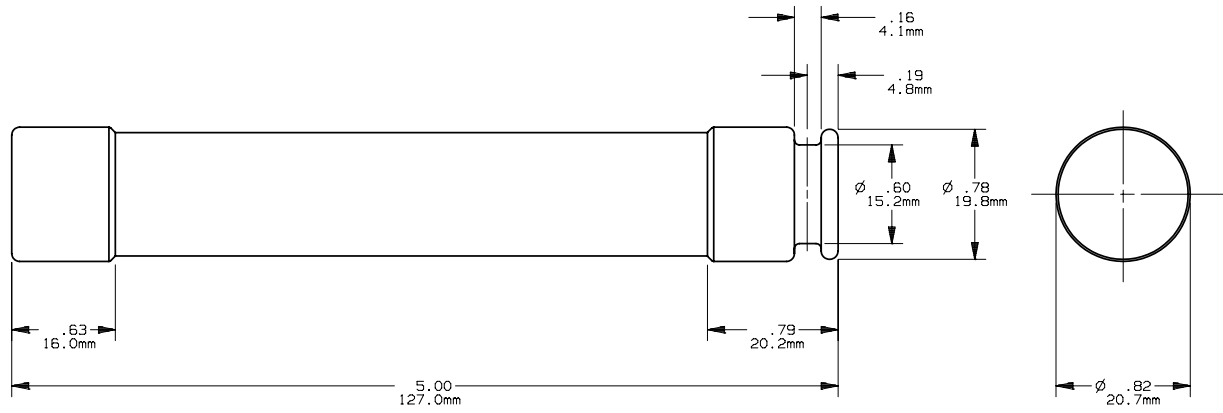

REV	DATE	ECO	DESCRIPTION	BY	CK	APP
F	3-29-06	NA	REDRAWN-WAS ON 16887 REV E	LDB	NA	NA

MERSEN USA NEWBURYPORT-MA, LLC
374 MERRIMAC STREET
NEWBURYPORT, MA 01950

ABK(1-30)R

OUTLINE DIMENSIONS
NOT TO BE USED FOR PRODUCTION

CLASS RK1

701298

1-30A 600V

PRODUCT MANAGER
SIGN:
DATE:

DESIGN ENGINEER
SIGN:
DATE: