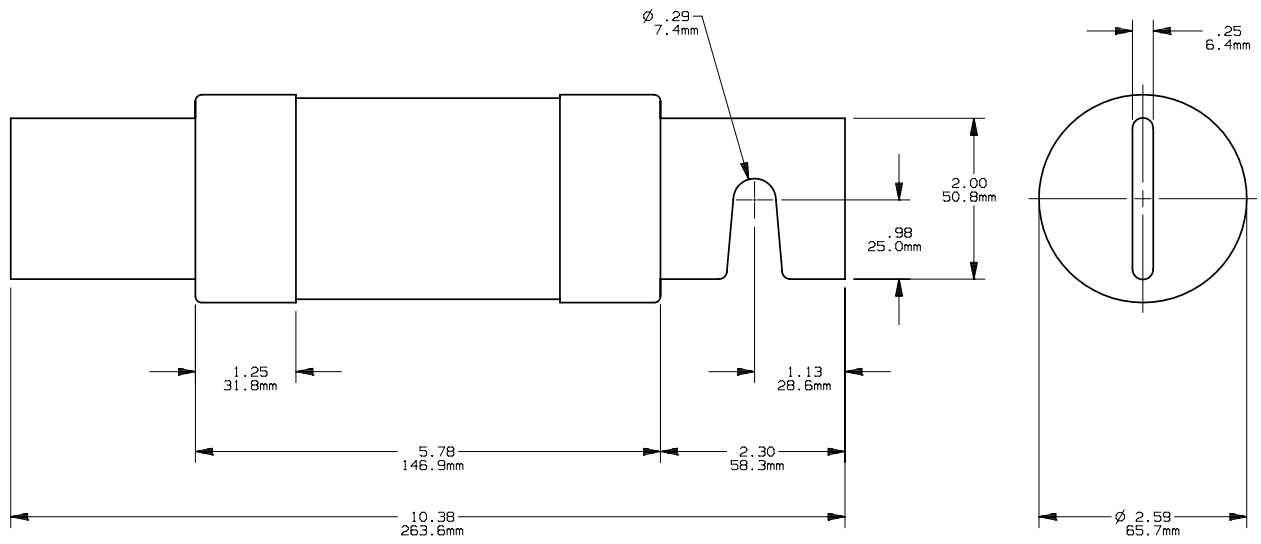

REV	DATE	ECO	DESCRIPTION	BY	CK	APP
F	1-4-10	NA	ADDED "ID" VERSION	LDB	NA	NA

MERSEN USA NEWBURYPORT-MA, LLC
 374 MERRIMAC STREET
 NEWBURYPORT, MA 01950

TR(450-600)R(ID)
 TRIONIC CLASS RK5
 450-600A 250V

OUTLINE DIMENSIONS
 NOT TO BE USED FOR PRODUCTION

701292

PRODUCT MANAGER
 SIGN:
 DATE:

DESIGN ENGINEER
 SIGN:
 DATE: