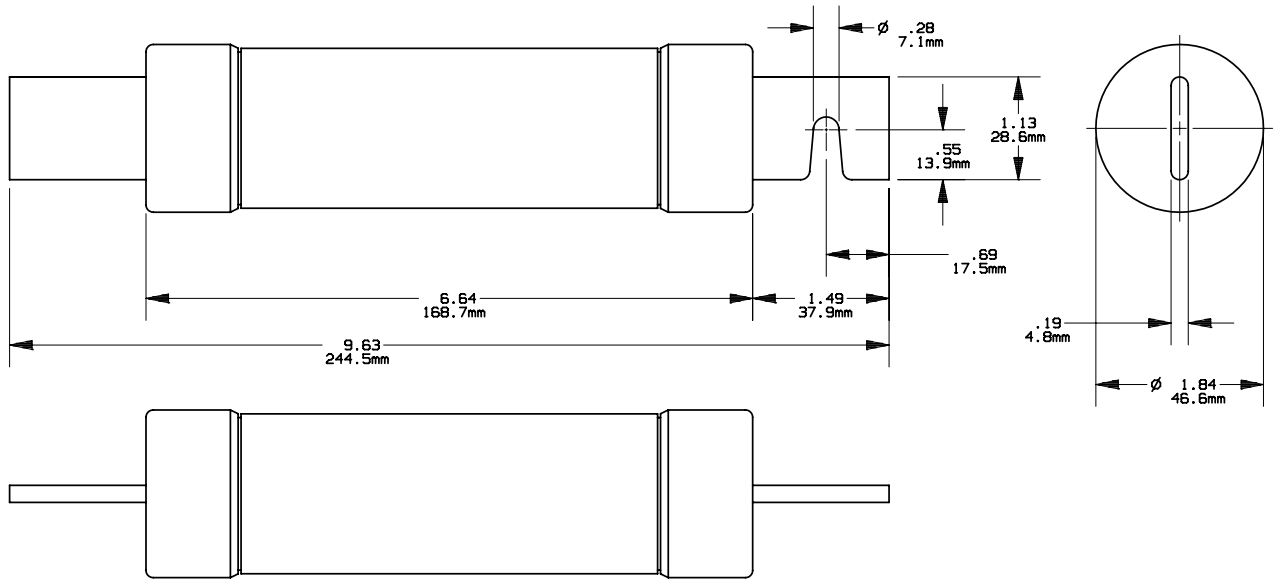

REV	DATE	ECO	DESCRIPTION	BY	CK	APP
-	2/12/08	NA	INITIAL RELEASE	LDB	NA	(SEE ECO)

 MERSEN USA NEWBURYPORT-MA, LLC 374 MERRIMAC STREET NEWBURYPORT, MA 01950		TRS(125-200)RDC  TRIONIC CLASS RK5  125-200A 600VDC		OUTLINE DIMENSIONS NOT TO BE USED FOR PRODUCTION
				701431
PRODUCT MANAGER  SIGN: DATE:	DESIGN ENGINEER  SIGN: DATE:			