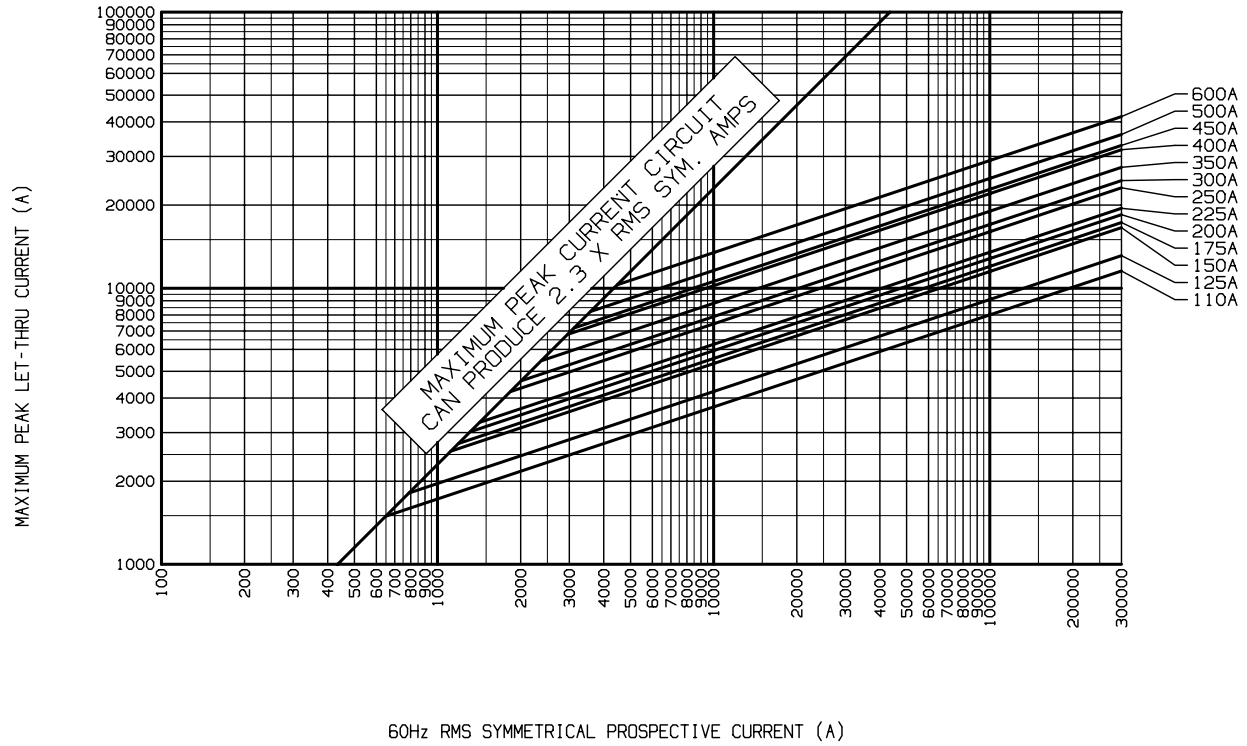

HIGH SPEED CLASS J FUSE

CAT. No. HSJ(110 THRU 600)
(110-600) AMPS 600VAC

PEAK LET-THRU CURVE

FERRAZ SHAWMUT
NEWBURYPORT, MA 01950

720447

CONTROL NO: 409

REV. A

5-9-03