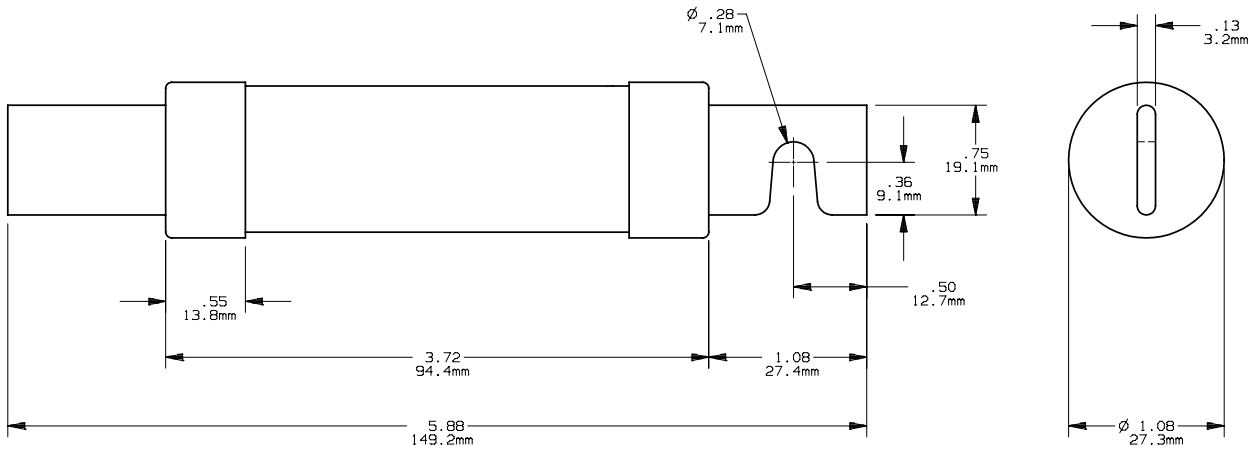

REV	DATE	ECO	DESCRIPTION	BY	CK	APP
F	1-4-10	NA	ADDED "ID" VERSION	LDB	NA	NA

MERSEN USA NEWBURYPORT-MA, LLC
 374 MERRIMAC STREET
 NEWBURYPORT, MA 01950

TR(70-100)R(ID)
 TRIONIC CLASS RK5
 70-100A 250V

OUTLINE DIMENSIONS
 NOT TO BE USED FOR PRODUCTION

16888

PRODUCT MANAGER
 SIGN:
 DATE:

DESIGN ENGINEER
 SIGN:
 DATE: