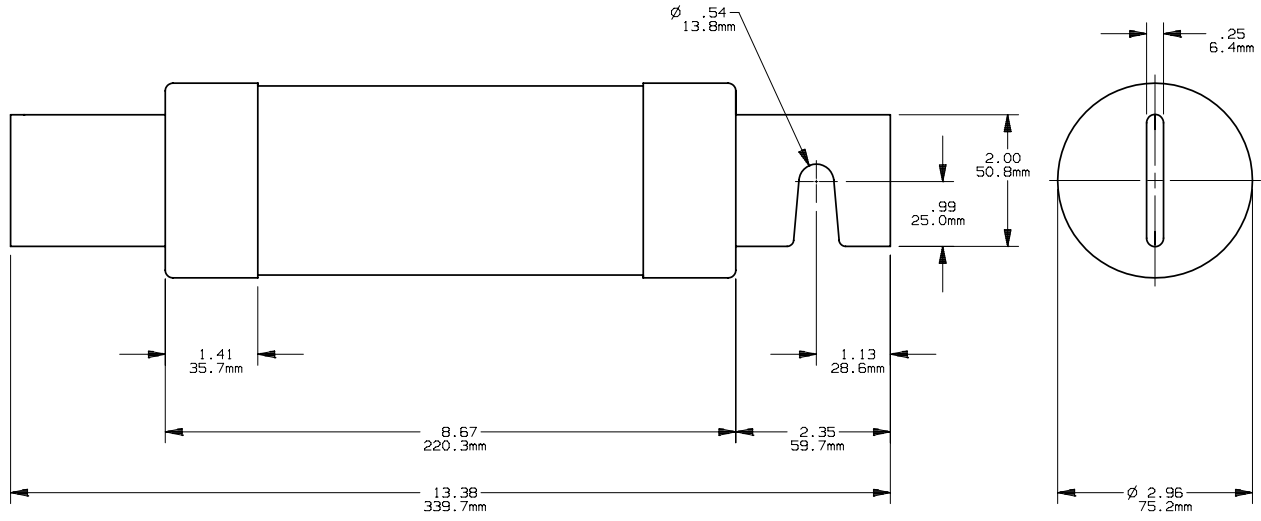

REV	DATE	ECO	DESCRIPTION	BY	CK	APP
F	12-15-09	NA	ADDED (ID) VERSION	LDB	NA	NA

MERSEN USA NEWBURYPORT-MA, LLC
374 MERRIMAC STREET
NEWBURYPORT, MA 01950

TRS(450-600)R(ID)
TRIONIC CLASS RK5
450-500A 600V

OUTLINE DIMENSIONS
NOT TO BE USED FOR PRODUCTION

701296

PRODUCT MANAGER
SIGN:
DATE:

DESIGN ENGINEER
SIGN:
DATE: