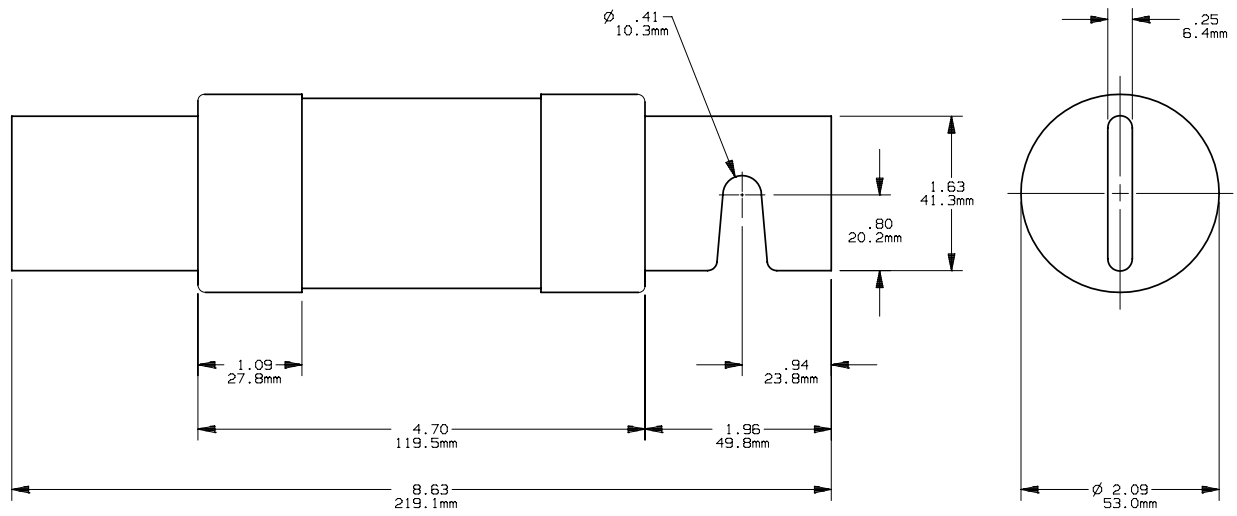

REV	DATE	ECO	DESCRIPTION	BY	CK	APP
F	1-4-10	NA	ADDED "ID" VERSION	LDB	NA	NA

MERSEN USA NEWBURYPORT-MA, LLC
374 MERRIMAC STREET
NEWBURYPORT, MA 01950

TR(225-400)R(ID)
TRIONIC CLASS RK5
225-400A 250V

OUTLINE DIMENSIONS
NOT TO BE USED FOR PRODUCTION

701291

PRODUCT MANAGER
SIGN:
DATE:

DESIGN ENGINEER
SIGN:
DATE: