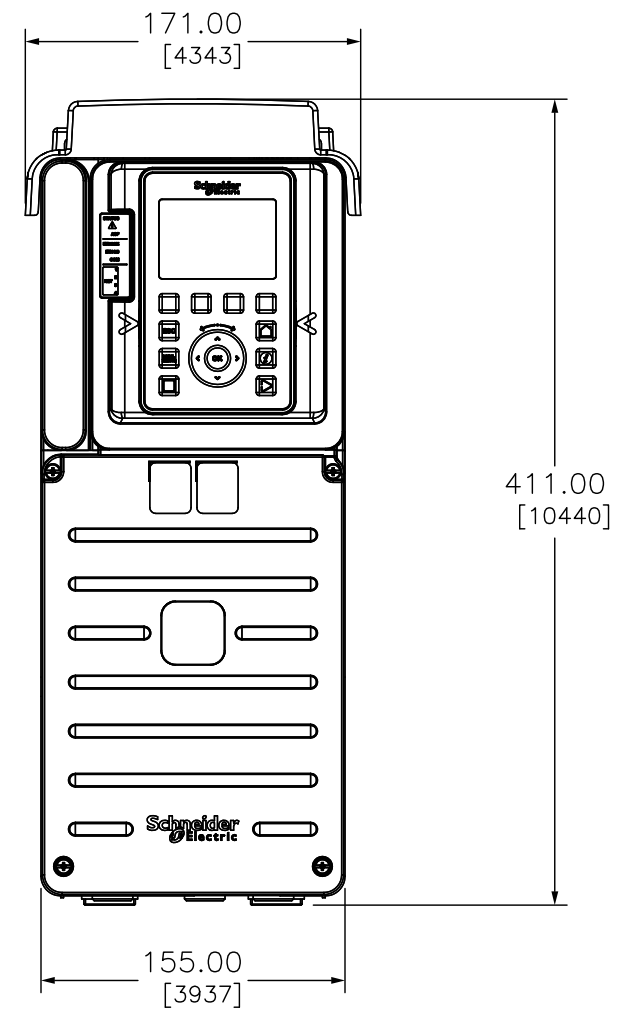

SIDE

FRONT

DUAL DIMENSIONS: INCHES  
MILLIMETERS

ATV930D11N4  
SPEEDDRIVE,TYPE1,15HP400v/480v WITH BC

DWG#  
NO. ATV930D11N4