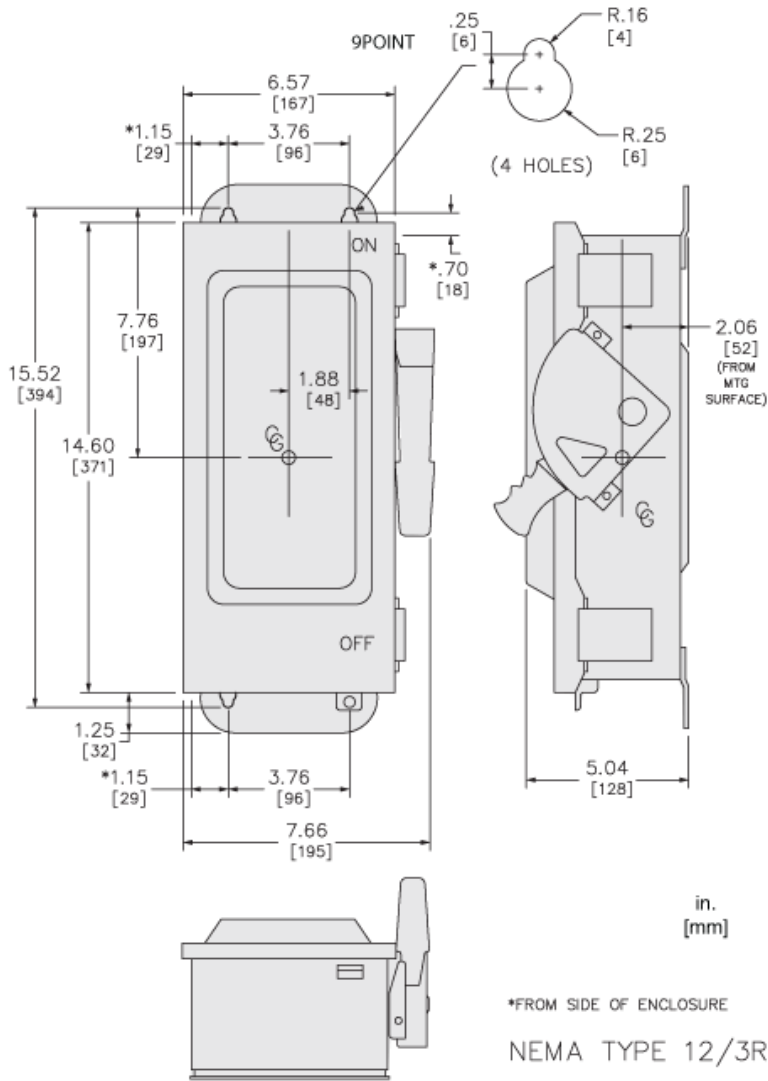

## Complementary

Line Rated Current	30 A
Factory Installed Neutral	None
Mounting Type	Surface
Voltage Rating	600 V AC/DC
Motor power hp	5 Hp at 240 V AC 50-60 Hz for 1 phase motors 10 Hp at 240 V AC 50-60 Hz for 3 phase motors 7.5 Hp at 480 V AC 50-60 Hz for 1 phase motors 20 Hp at 480 V AC 50-60 Hz for 3 phase motors 10 Hp at 600 V AC 50-60 Hz for 1 phase motors 30 Hp at 600 V AC 50-60 Hz for 3 phase motors 5 Hp at 250 V DC 15 hp at 600 V DC
Wire Size	AWG 12...AWG 6 aluminium AWG 14...AWG 6 copper
Tightening torque	45 Lbf.In (5.08 N.m) 0.02 in <sup>2</sup> (13.3 mm <sup>2</sup> ) (AWG 6) 40 Lbf.In (4.52 N.m) 0.01 in <sup>2</sup> (8.367 mm <sup>2</sup> ) (AWG 8) 35 lbf.in (3.95 N.m) 0.00...0.01 in <sup>2</sup> (2.06...5.261 mm <sup>2</sup> ) (AWG 14...AWG 10)
Height	14.6 in (370.84 mm)
Width	7.55 in (191.77 mm)
Depth	4.96 in (125.98 mm)

## Packing Units

Unit Type of Package 1	PCE
Number of Units in Package 1	1
Package 1 Height	5.50 in (13.97 cm)
Package 1 Width	7.80 in (19.812 cm)
Package 1 Length	17.50 in (44.45 cm)
Package 1 Weight	10.08 lb(US) (4.572 kg)

Approximate Dimensions