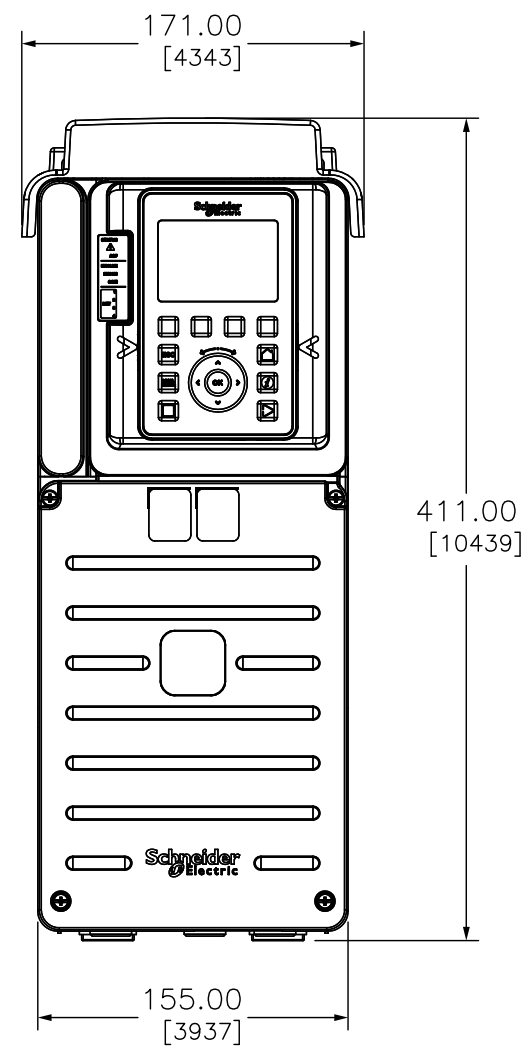

SIDE

FRONT

DUAL DIMENSIONS: INCHES  
MILLIMETERS

ATV930U55M3  
SPEEDDRIVE, TYPE1, 7.5HP 200v/240v WITH BC

DWG#  
NO. ATV930U55M3