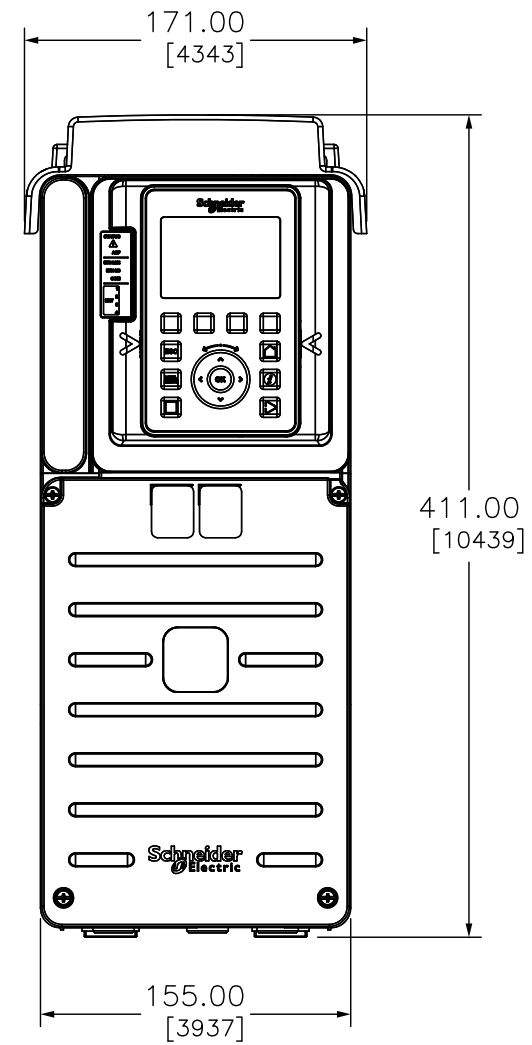

SIDE

FRONT

DUAL DIMENSIONS: INCHES
MILLIMETERS

ATV930U75N4
SPEEDDRIVE, TYPE1, 10HP400v/480vwithbc

DWG#
NO. ATV930U75N4