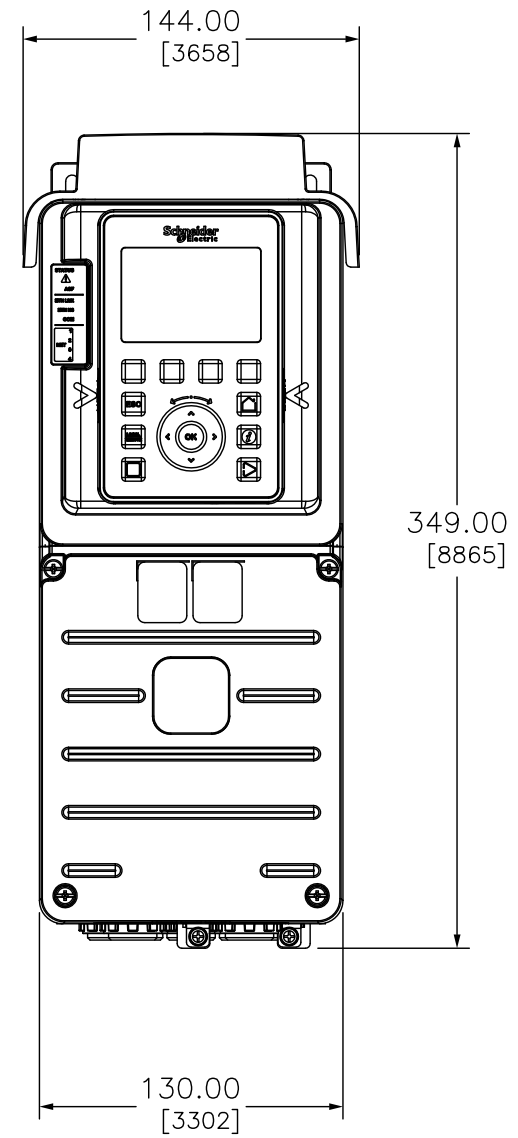

SIDE

FRONT

DUAL DIMENSIONS: INCHES
MILLIMETERS

ATV930U07M3
SPEEDDRIVE, TYPE1, 1HP200v/240v WITH BC

DWG#
NO. ATV930U07M3