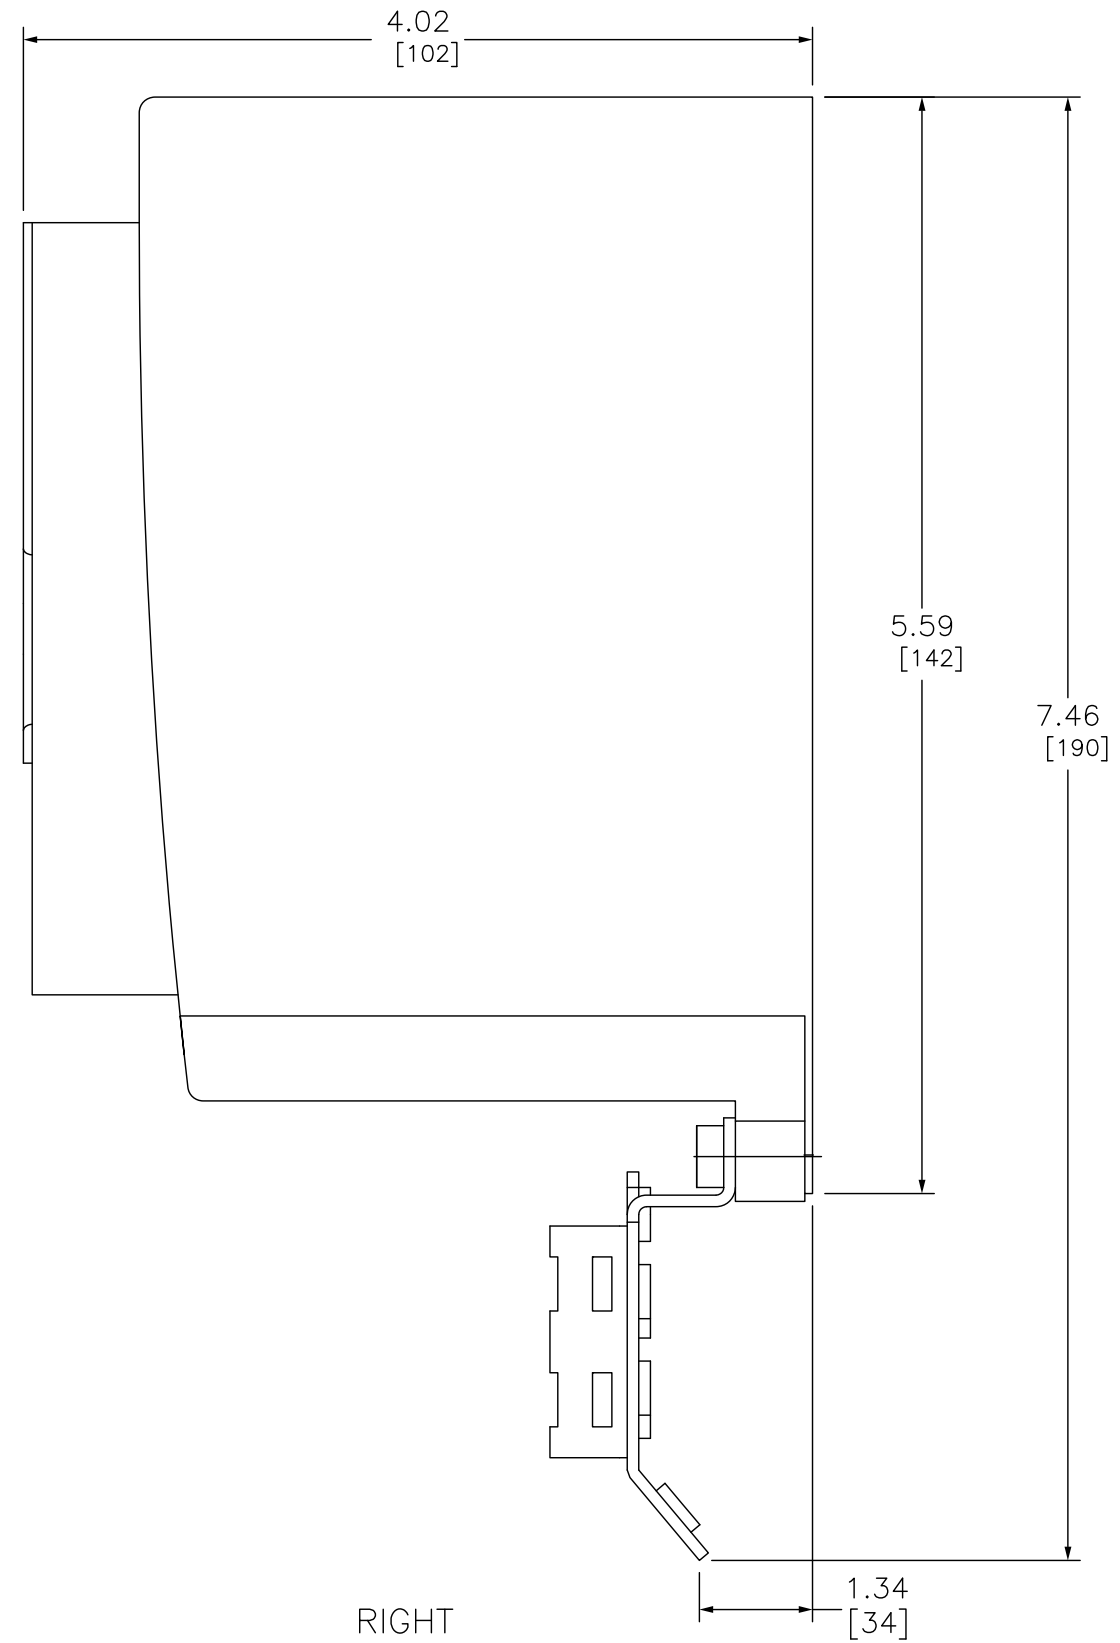

FRONT

RIGHT

DUAL DIMENSIONS: INCHES
MILLIMETERS

<p>ATV12H018M2 AC DRIVE, 0.25 HP, 230v 1 PHASE IN, 230v OUT</p>	<p>SQUARE D[™] by Schneider Electric</p>
<p>DWG# NO. ATV12H018M2</p>	