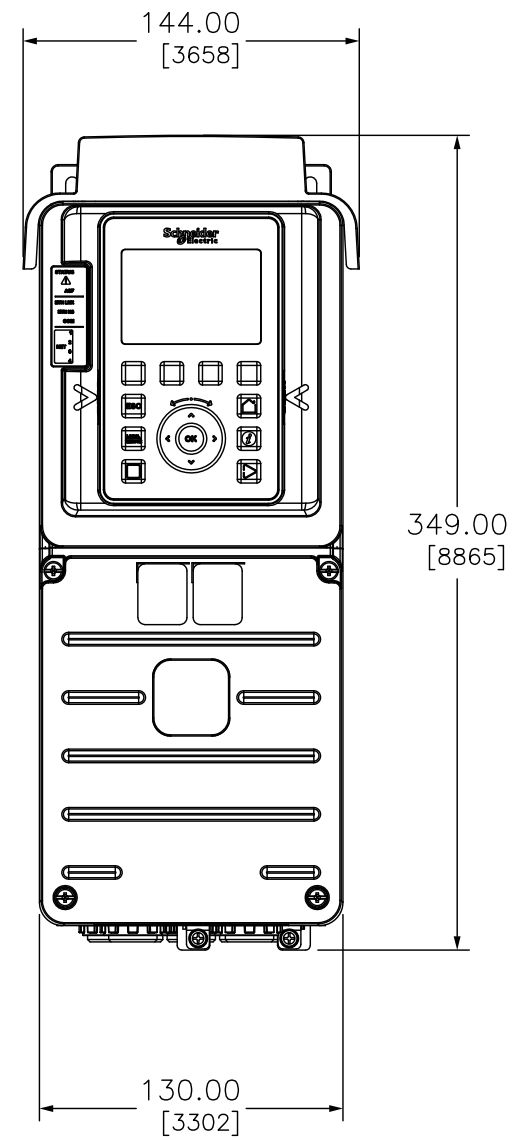

SIDE

FRONT

DUAL DIMENSIONS: INCHES  
MILLIMETERS

ATV930U40N4  
SPEEDDRIVE, TYPE 1, 5HP 400v/480v WITH BC

DWG#  
NO. ATV930U40N4