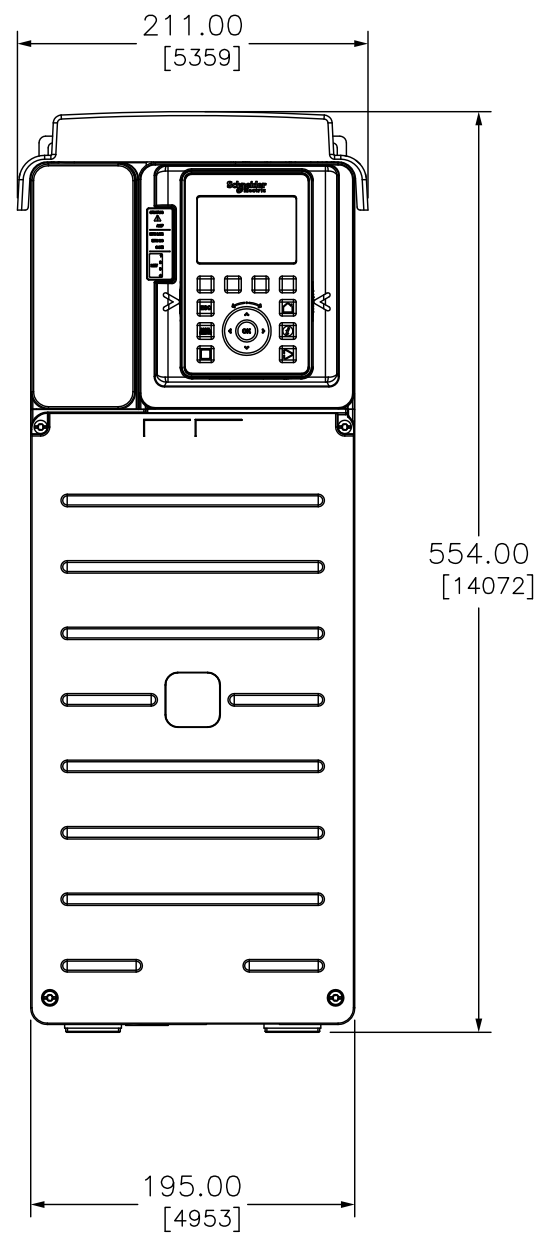

SIDE

FRONT

DUAL DIMENSIONS: INCHES
MILLIMETERS

ATV930U75M3
SPEEDDRIVE,TYPE1,10HP200v/240v WITH BC

DWG#
NO. ATV930U75M3