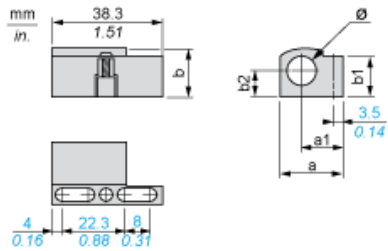

## Packing Units

Unit Type of Package 1	PCE
Number of Units in Package 1	1
Package 1 Height	0.79 in (2.0 cm)
Package 1 Width	1.77 in (4.5 cm)
Package 1 Length	1.18 in (3.0 cm)
Package 1 Weight	0.28 oz (8.0 g)
Unit Type of Package 2	S01
Number of Units in Package 2	100
Package 2 Height	5.91 in (15.0 cm)
Package 2 Width	5.91 in (15.0 cm)
Package 2 Length	15.75 in (40.0 cm)
Package 2 Weight	2.30 lb(US) (1.045 kg)

## Contractual warranty

Warranty	18 months
----------	-----------

Dimensions

Dimensions in mm

a	a1	b	b1	b2	∅
21.9	14.5	16	15.5	8.5	12

Dimensions in in.

a	a1	b	b1	b2	∅
0.86	0.57	0.63	0.61	0.33	0.47