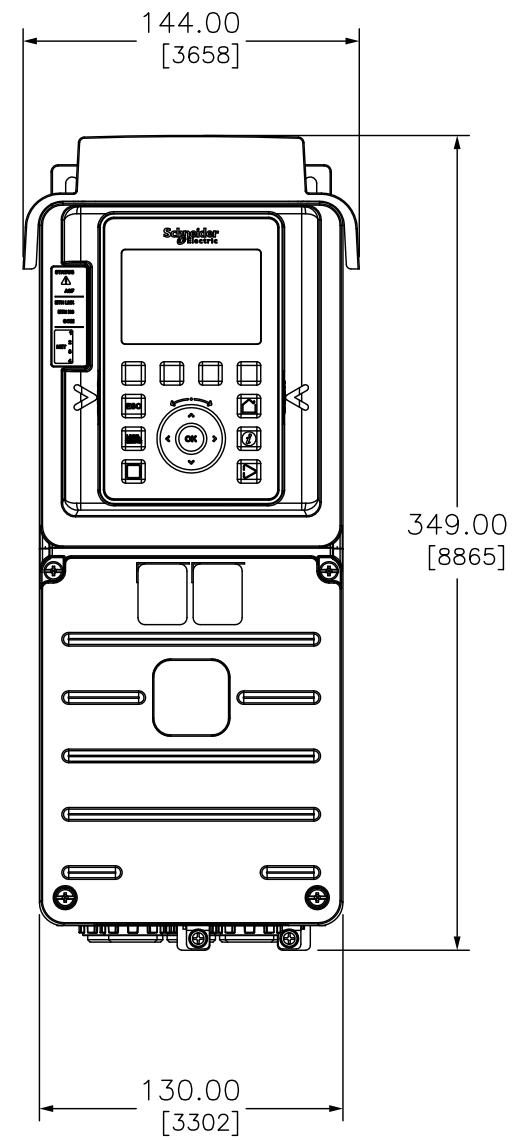

SIDE

FRONT

DUAL DIMENSIONS: INCHES  
MILLIMETERS

ATV930U22M3  
SPEEDDRIVE, TYPE1, 3HP200v/240v WITH BC

DWG#  
NO. ATV930U22M3