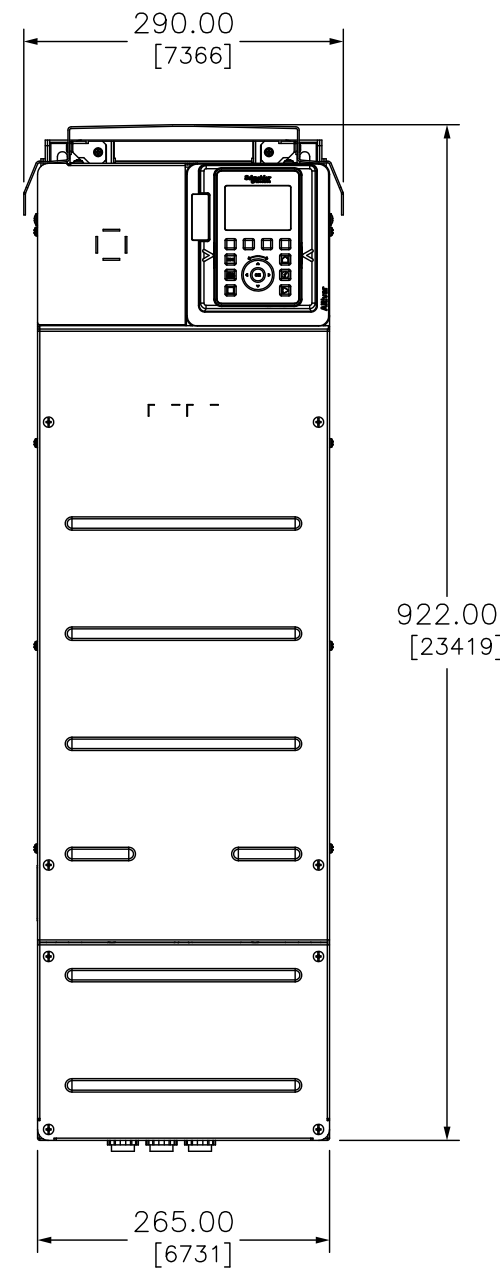

SIDE

FRONT

DUAL DIMENSIONS: INCHES
MILLIMETERS

ATV930D90N4
SPEEDDRIVE, TYPE1, 125HP400v/480v WITH BC

DWG#
NO. ATV930D90N4