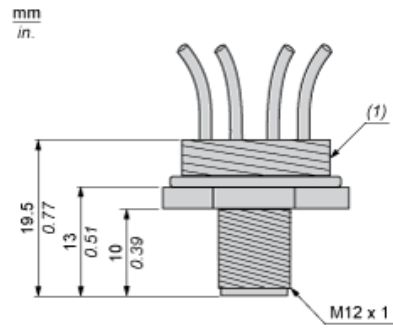

Complementary

Cable length	3.94 in (100 mm)
Total number of wires	4
Electrical connection	1 male connector M12 5 straight
Cable connector fixing	Screw-on
Body Material	Plastic
Insulation resistance	> 1000000000 Ohm
Maximum resistance across terminals	5000 mOhm
[Ue] rated operational voltage	30 V AC 36 V DC
Net Weight	0.04 lb(US) (0.02 kg)

Packing Units

Unit Type of Package 1	PCE
Number of Units in Package 1	1
Package 1 Height	1.14 in (2.9 cm)
Package 1 Width	2.64 in (6.7 cm)
Package 1 Length	3.31 in (8.4 cm)
Package 1 Weight	0.35 oz (10.0 g)
Unit Type of Package 2	S02
Number of Units in Package 2	120
Package 2 Height	5.91 in (15 cm)
Package 2 Width	11.81 in (30 cm)
Package 2 Length	15.75 in (40 cm)

Package 2 Weight	3.34 lb(US) (1.513 kg)
Package 3 Height	5.91 in (15 cm)

Offer Sustainability

California proposition 65	WARNING: This product can expose you to chemicals including: Diisononyl phthalate (DINP), which is known to the State of California to cause cancer, and Di-isodecyl phthalate (DIDP), which is known to the State of California to cause birth defects or other reproductive harm. For more information go to www.P65Warnings.ca.gov
REACH Regulation	REACH Declaration
EU RoHS Directive	Pro-active compliance (Product out of EU RoHS legal scope) EU RoHS Declaration
Mercury free	Yes
RoHS exemption information	Yes

Contractual warranty

Warranty	18 months
----------	-----------

Dimensions

(1) Thread size M20 x 1.5

Connections and Schemes

Connector

BN : Brown
BK : Black
BU : Blue
WH : White