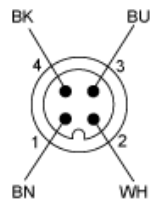

Package 2 Weight	3.34 lb(US) (1.513 kg)
Package 3 Height	5.91 in (15 cm)

Offer Sustainability

California proposition 65	WARNING: This product can expose you to chemicals including: Diisononyl phthalate (DINP), which is known to the State of California to cause cancer, and Di-isodecyl phthalate (DIDP), which is known to the State of California to cause birth defects or other reproductive harm. For more information go to www.P65Warnings.ca.gov
REACH Regulation	REACH Declaration
EU RoHS Directive	Pro-active compliance (Product out of EU RoHS legal scope) EU RoHS Declaration
Mercury free	Yes
RoHS exemption information	Yes

Contractual warranty

Warranty	18 months
----------	-----------

Dimensions

(1) Thread size M20 x 1.5

Connections and Schemes

Connector

BN : Brown
BK : Black
BU : Blue
WH : White