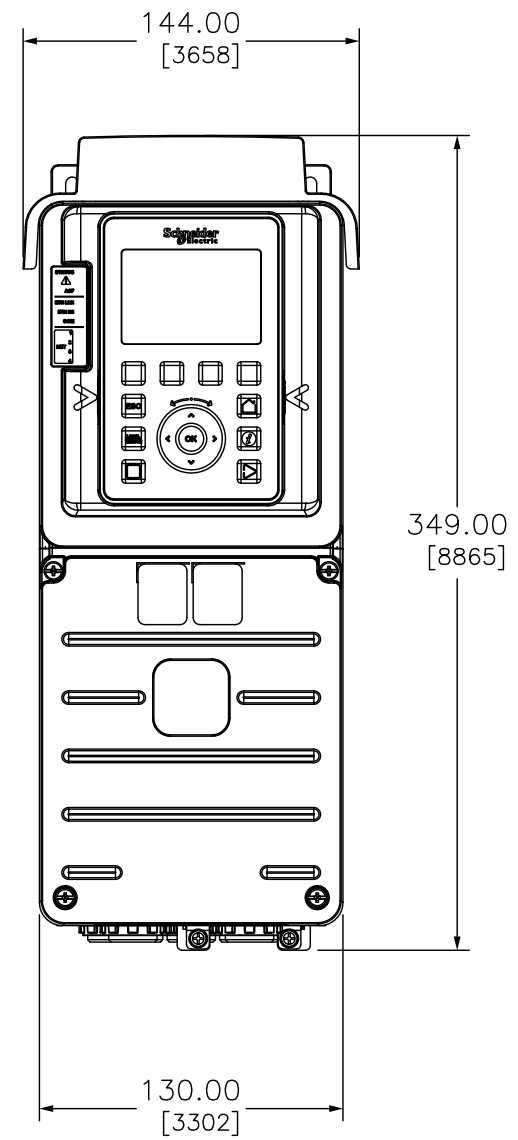

SIDE

FRONT

DUAL DIMENSIONS: INCHES  
MILLIMETERS

ATV930U22N4  
SPEEDDRIVE, TYPE 1, 3HP, 400v/480v WITH BC

DWG#  
NO. ATV930U22N4