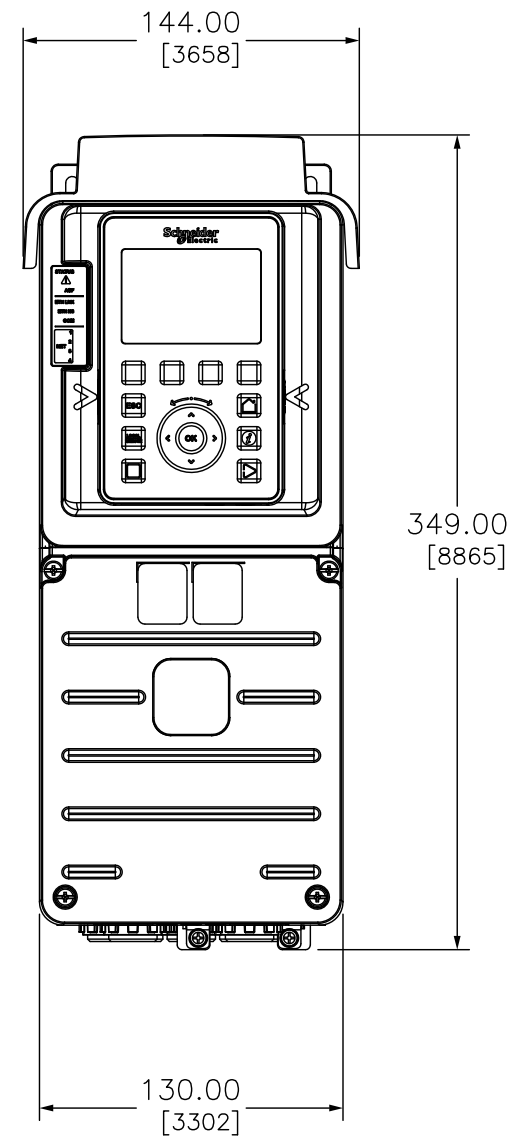

SIDE

FRONT

DUAL DIMENSIONS: INCHES
MILLIMETERS

ATV930U55N4
SPEEDDRIVE, TYPE1, 7.5HP 400v/480v WITH BC

DWG#
NO. ATV930U55N4