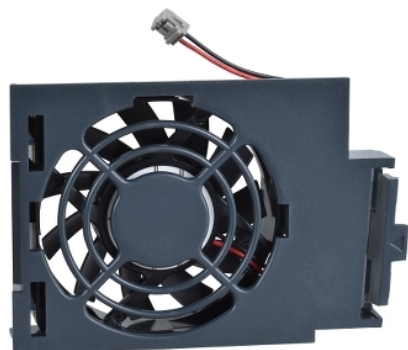

# VZ3V3101

Wear part, fan for variable speed drive, Altivar 212, Altivar 312, Altivar Machine 320, 0.37 to 2.2kW, 1 and 3 phase

## Main

Range Compatibility	Altivar 212 Altivar 312 Altivar 320
Accessory / Separate Part Type	Fan kit
Accessory / separate part category	Cooling accessory
Product or Component Type	Fan