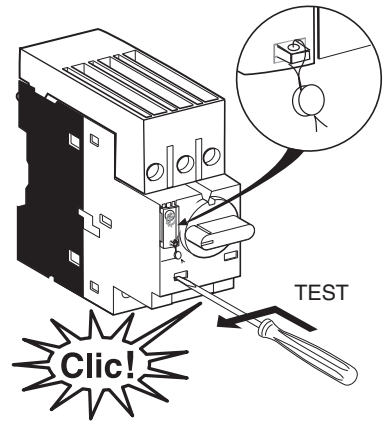

Manual self protected combination motor controller when used with adapter cat N° GV2GH7.

GV2GH7

GV - AN ...
GV - AD ...
GV - AM 11

≤ Ø 5 mm

GV-AM 11

GV2P...H7

GV2P...H7

Icc >>

! WARNING. HAZARDOUS VOLTAGE

Turn off all power supplying this equipment before working on it.
Failure to follow this instruction will result in death or serious injury.