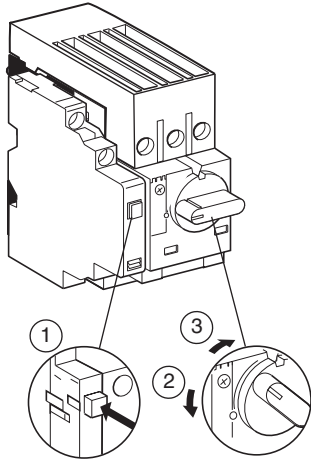

Manual self protected combination motor controller when used with adapter cat N° GV2GH7.

GV2GH7

GV - AN ...
GV - AD ...
GV - AM 11

≤ Ø 5 mm

GV-AM 11

GV2P...H7

GV2P...H7

Icc >>