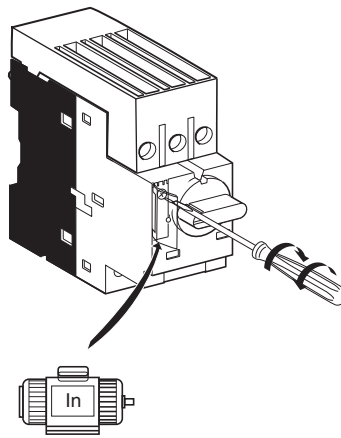

Manual self protected combination motor controller when used with adapter cat N° GV2GH7.

GV2GH7

GV - AN ...
GV - AD ...
GV - AM 11

≤ Ø 5 mm

GV-AM 11

GV2P...H7

GV2P...H7

Icc >>

! WARNING. HAZARDOUS VOLTAGE

Turn off all power supplying this equipment before working on it.
Failure to follow this instruction will result in death or serious injury.