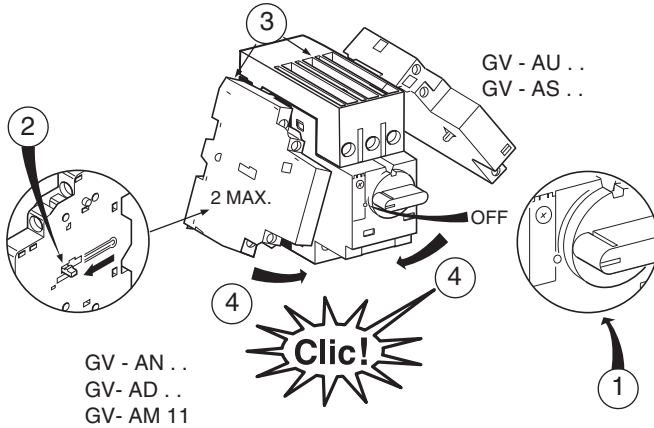

Manual self protected combination motor controller when used with adapter cat N° GV2GH7.

GV2GH7

GV - AN ...
GV - AD ...
GV - AM 11

≤ Ø 5 mm

GV-AM 11

GV2P...H7

GV2P...H7

Icc >>

! WARNING. HAZARDOUS VOLTAGE

Turn off all power supplying this equipment before working on it.
Failure to follow this instruction will result in death or serious injury.