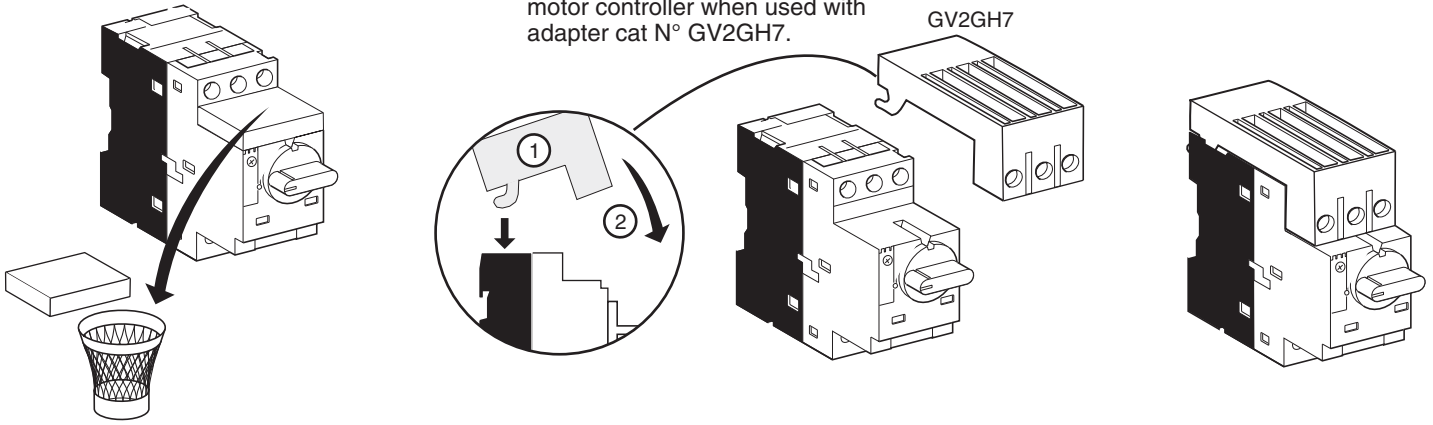

Manual self protected combination motor controller when used with adapter cat N° GV2GH7.

GV2GH7

GV - AN ...
GV - AD ...
GV - AM 11

≤ Ø 5 mm

GV-AM 11

GV2P...H7

GV2P...H7

Icc >>

! WARNING. HAZARDOUS VOLTAGE

Turn off all power supplying this equipment before working on it.
Failure to follow this instruction will result in death or serious injury.