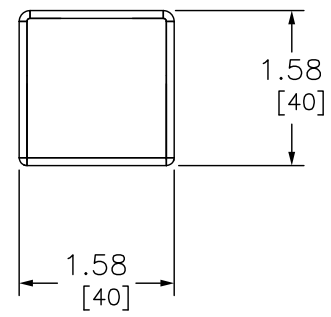

TOP

FRONT

RIGHT

DUAL DIMENSIONS: INCHES
MILLIMETERS

DC PNP NONC 4WIRE
NON FLUSH SN 40MM CONN M12

DWG# XS8C4A4PCM12
NO.