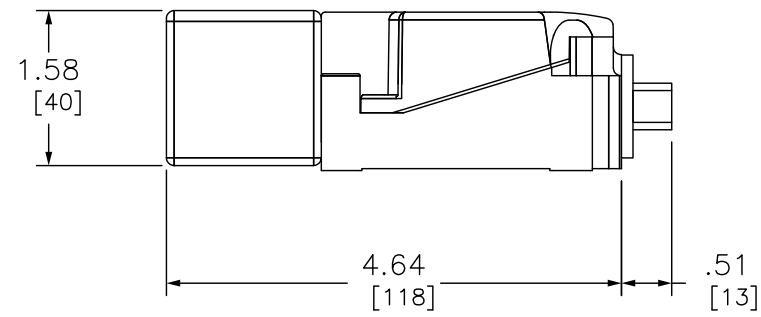

TOP

FRONT

RIGHT

DUAL DIMENSIONS: INCHES
MILLIMETERS

DC PNP NONC 4WIRE
NON FLUSH SN 40MM CONN M12

DWG# XS8C4A4PCM12
NO.