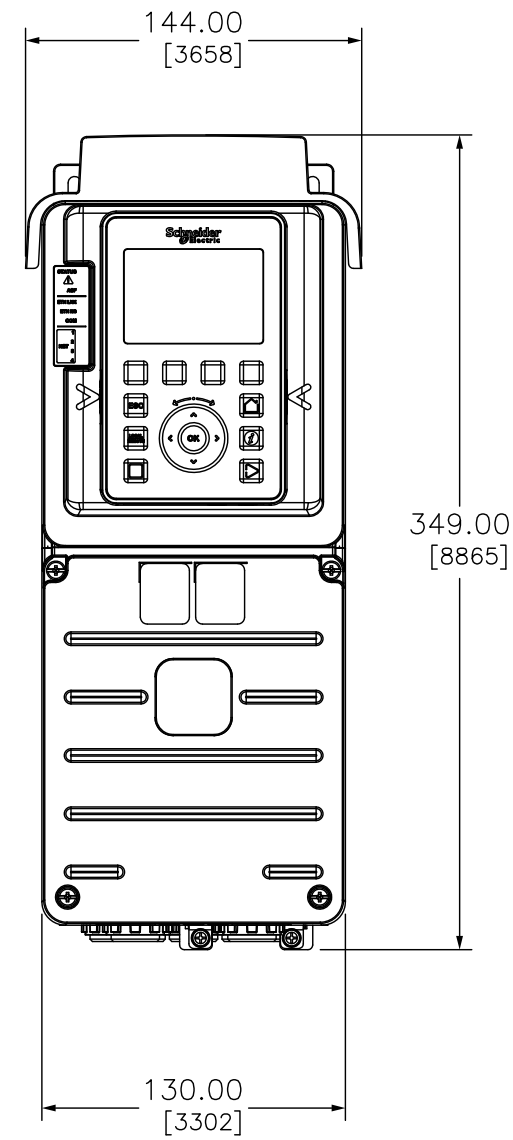

SIDE

FRONT

DUAL DIMENSIONS: INCHES  
MILLIMETERS

ATV930U15M3  
SPEEDDRIVE, TYPE 1, 2HP 200v/240v WITH BC

DWG#  
NO. ATV930U15M3