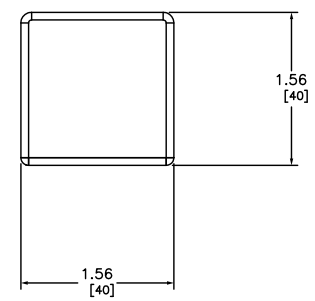

TOP

FRONT

RIGHT

DUAL DIMENSIONS: INCHES
MILLIMETERS

DC PNP NONC 4WIRE
NON FLUSH SN 40MM 1/2NPT

DWG# XS8C4A4PCN12
NO.