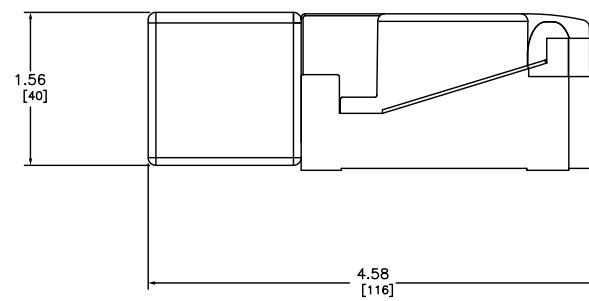

TOP

FRONT

RIGHT

DUAL DIMENSIONS: INCHES
MILLIMETERS

DC PNP NONC 4WIRE
NON FLUSH SN 40MM 1/2NPT

DWG# XS8C4A4PCN12
NO.