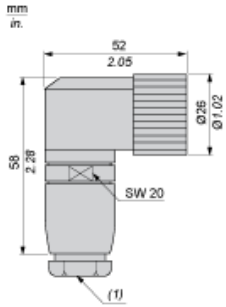

## Packing Units

Unit Type of Package 1	PCE
Number of Units in Package 1	1
Package 1 Height	0.98 in (2.5 cm)
Package 1 Width	1.97 in (5.0 cm)
Package 1 Length	3.15 in (8.0 cm)
Package 1 Weight	5.93 oz (168.0 g)
Unit Type of Package 2	S02
Number of Units in Package 2	50
Package 2 Height	5.91 in (15.0 cm)
Package 2 Width	11.81 in (30.0 cm)
Package 2 Length	15.75 in (40.0 cm)
Package 2 Weight	19.57 lb(US) (8.876 kg)

## Contractual warranty

Warranty	18 months
----------	-----------

Dimensions

(1) Cable gland: no. 13 metal (Pg 13.5)

---