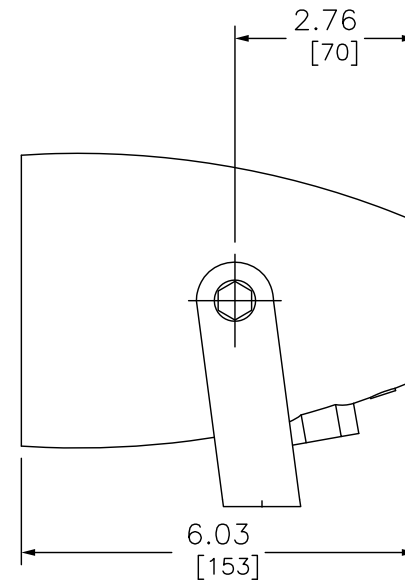

TOP

FRONT

RIGHT

DUAL DIMENSIONS: INCHES
MILLIMETERS

MULTI-SOUND SIREN 12/24 VDC 2 TONES

DWG# XVS10BMW
NO.