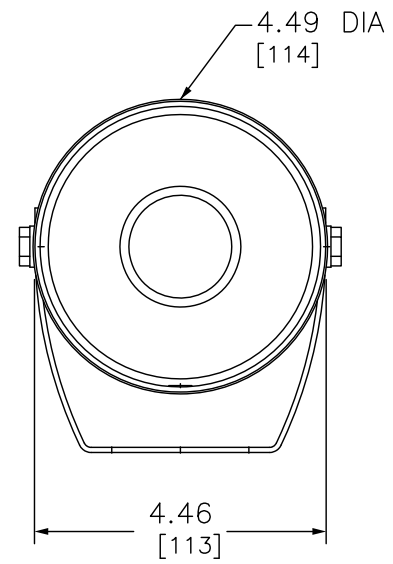

TOP

FRONT

RIGHT

DUAL DIMENSIONS: INCHES
MILLIMETERS

MULTI-SOUND SIREN 12/24 VDC 2 TONES

DWG# XVS10BMW
NO.